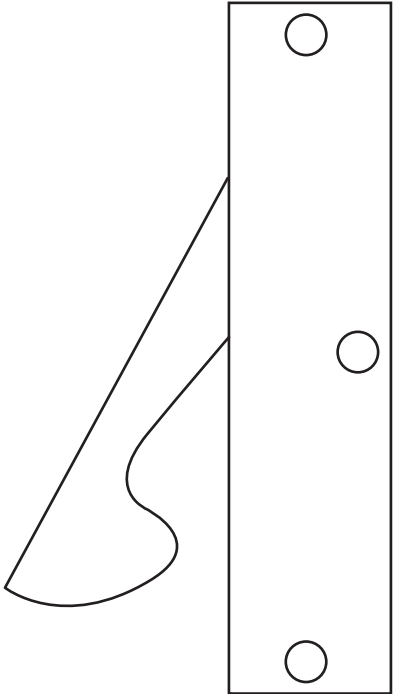

Architectural Door Accessories

ASSA ABLOY

The global leader in
door opening solutions

Rockwood RM760 - Edge Pull Concealed Edge

Available Finishes:

- US3/605
- US4/606
- US10/612
- US10B/613
- US10BE/613E
- US26/625
- US26D/626

SIZE:
1" x 4 1/4"

Specifications:

MATERIAL:
Brass, Bronze

300 Main Street
Rockwood, Pennsylvania 15557
P: 800.458.2424 • F: 800.922.9212
www.rockwoodmfg.com • orders.rockwood@assaabloy.com