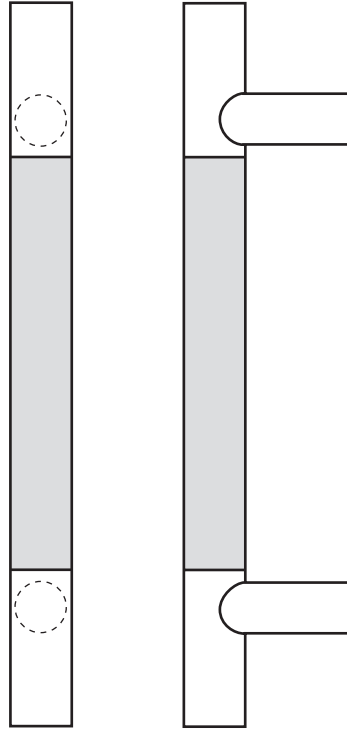

## Rockwood RM1300 - Small Pulls with GripZone

### Specifications:

**MATERIAL:**

Brass, Stainless Steel

**POST:**

Straight

**END:**

Flat

**CTC:**

Any size made to order

**OPTIONS:**

Long lengths with multiple posts available

**FASTENER:**

Standard #8-32 x 1" Tapered Head Machine Screws

### Available Finishes:

- US32/629

**SIZE:**

Diameter:  $\frac{1}{2}$ "

Projection:  $1 \frac{3}{8}$ "

CTC: Specify