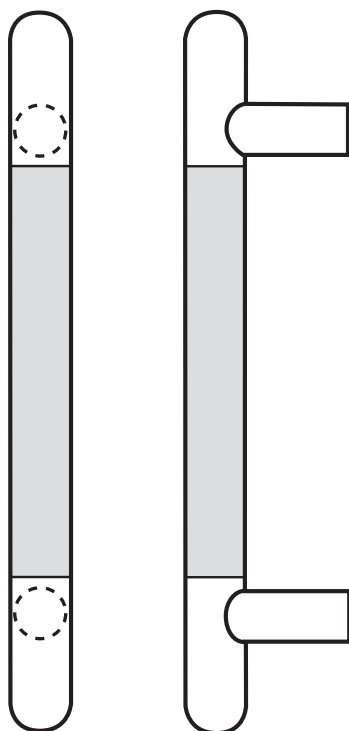

Architectural Door Accessories

ASSA ABLOY

The global leader in
door opening solutions

Rockwood RM1550 - ArborMet Pull (Wood Grip)

Specifications:

MATERIAL:

Brass, Stainless Steel

POST:

Straight

END:

Round

GRIP:

Wood

OPTIONS:

Custom sizes made to order

FASTENER:

Standard #8-32 x 1" Tapered Head Machine Screws

Available Finishes:

- US3/605
- US4/606
- US10B/613
- US10BE/613E
- US32/629
- US32D/630

SIZE:

Diameter: $\frac{5}{8}$ "

Projection: 1 $\frac{1}{2}$ "

CTC: Specify