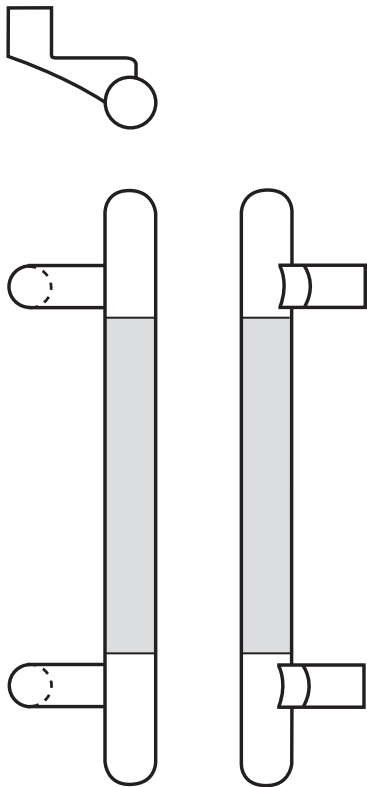

Architectural Door Accessories

ASSA ABLOY

The global leader in
door opening solutions

Rockwood RM1570 - ArborMet Pull (Wood Grip)

Available Finishes:

- US3/605
- US4/606
- US10B/613
- US10BE/613E
- US32/629
- US32D/630

SIZE:
Diameter: $\frac{5}{8}$ "
Projection: $1 \frac{7}{8}$ "
CTC: Specify

Specifications:

MATERIAL:

Brass, Stainless Steel

POST:

Offset

END:

Round

GRIP:

Wood

OPTIONS:

Custom sizes made to order

FASTENER:

Standard #8-32 x 1" Tapered Head Machine Screws

300 Main Street
Rockwood, Pennsylvania 15557
P: 800.458.2424 • F: 800.922.9212
www.rockwoodmfg.com • orders.rockwood@assaabloy.com