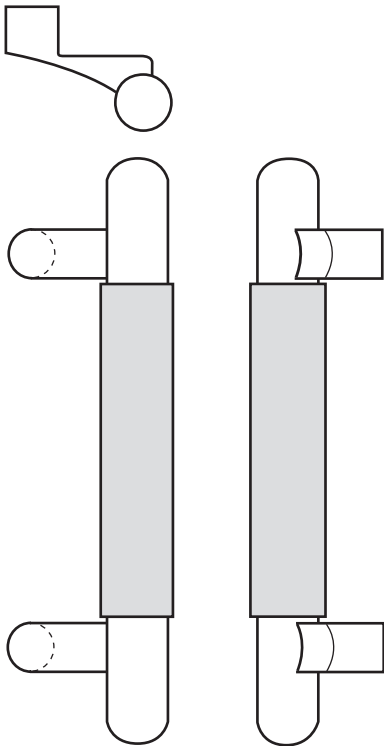

The global leader in
door opening solutions

Rockwood RM6570 - Small Leather - Surface Wrapped Offset Pull - Round Ends

Available Finishes:

- US10BE/613E
- US32/629
- US32D/630
- US32DMS

DIAMETER:

$\frac{5}{8}$ "

PROJECTION:

$1 \frac{7}{8}$ "

CTC:

Specify

Specifications:

MATERIAL:

Brass, Stainless Steel

MOUNTING:

#8-32 x 1" Tapered Head Machine Screws (standard drawer thickness is $\frac{3}{4}$ "; advise if other than $\frac{3}{4}$ ")