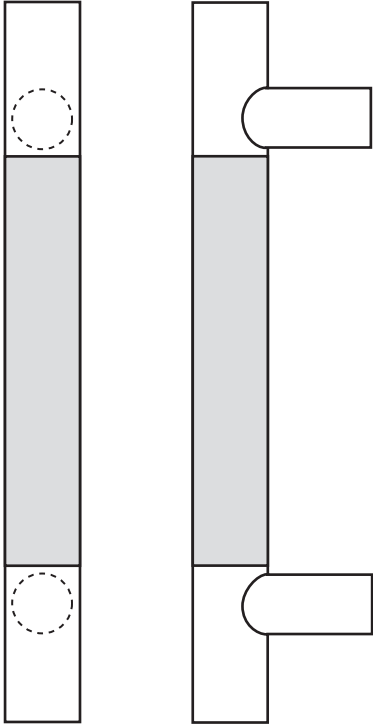

Architectural Door Accessories

ASSA ABLOY

The global leader in
door opening solutions

Rockwood RM6610 - Small Leather - Flush Wrapped Straight Pull - Flat Ends

Available Finishes:

- US3/605
- US4/606
- US10/612
- US10B/613
- US10BE/613E
- US32/629
- US32D/630
- US32DMS

DIAMETER:

5/8"

PROJECTION:

1 1/2"

CTC:

Specify

Specifications:

MATERIAL:

Brass, Stainless Steel

MOUNTING:

#8-32 x 1" Tapered Head Machine Screws (standard drawer thickness is 3/4"; advise if other than 3/4")

300 Main Street
Rockwood, Pennsylvania 15557
P: 800.458.2424 • F: 800.922.9212
www.rockwoodmfg.com • orders.rockwood@assaabloy.com