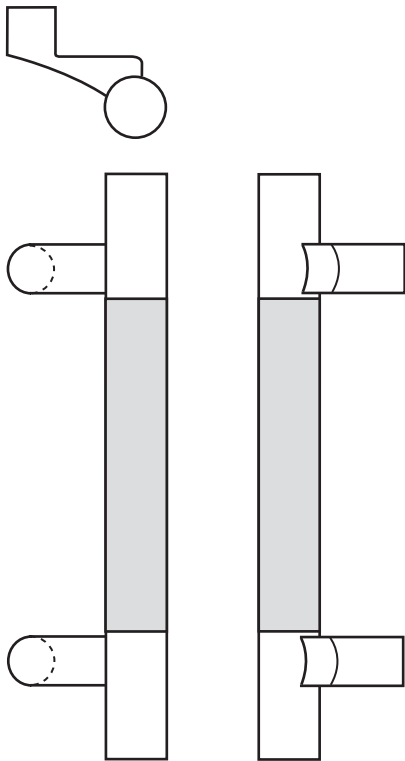

The global leader in
door opening solutions

Rockwood RM6630 - Small Leather - Flush Wrapped Offset Pull - Flat Ends

Available Finishes:

- US10BE/613E
- US32/629
- US32D/630
- US32DMS

DIAMETER:

5/8"

PROJECTION:

1 7/8"

CTC:

Specify

Specifications:

MATERIAL:

Brass, Stainless Steel

MOUNTING:

#8-32 x 1" Tapered Head Machine Screws (standard drawer thickness is 3/4"; advise if other than 3/4")