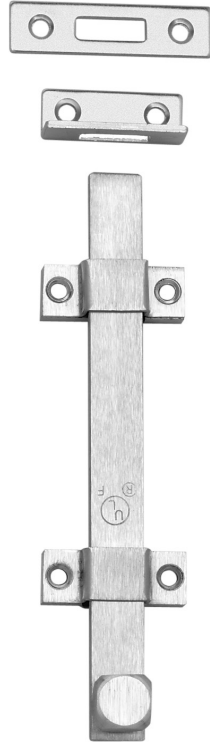

## Rockwood 580-24 - 24" Surface Bolt

### Available Finishes:

- US3/605
- US10/612
- US10B/613
- US10BE/613E
- US26D/626

### SIZE:

Bolt Throw: 1 1/8"

Bolt Material: 1/4" x 3/4"

Bolt Length: 24"

### FASTENERS:

8 ea. #10 x 1 1/4" Flat Head Sheet Metal Screws, 8 ea. #10-24 x 1" Flat Head Machine Screws