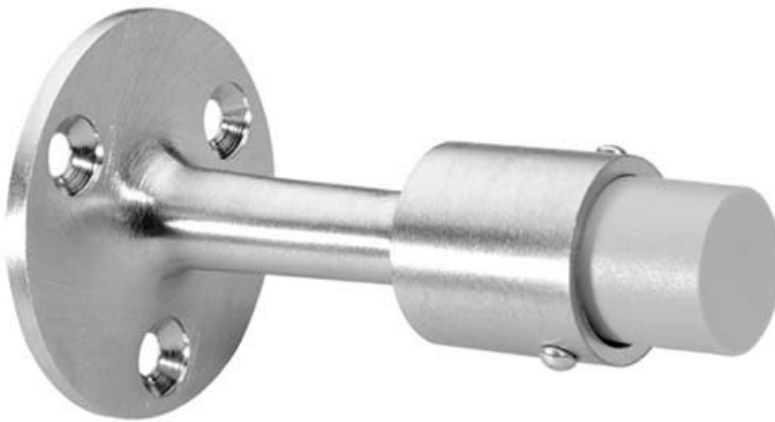

Rockwood 474 - Door Stop

Available Finishes:

- US3/605
- US4/606
- US10/612
- US10B/613
- US10BE/613E
- US26/625
- US26D/626

SIZE:

Base: \varnothing 2 1/4"

Projection: 3 3/4"

WEIGHT:

0.6 lbs.

ANSI A156.16:

L02011

Specifications:

MATERIAL:

Cast Brass with DuraFlex Bumper

FASTENERS:

3 ea. #12 x 1 1/4" Flat Head Wood Screws; 3 ea. Plastic Anchors