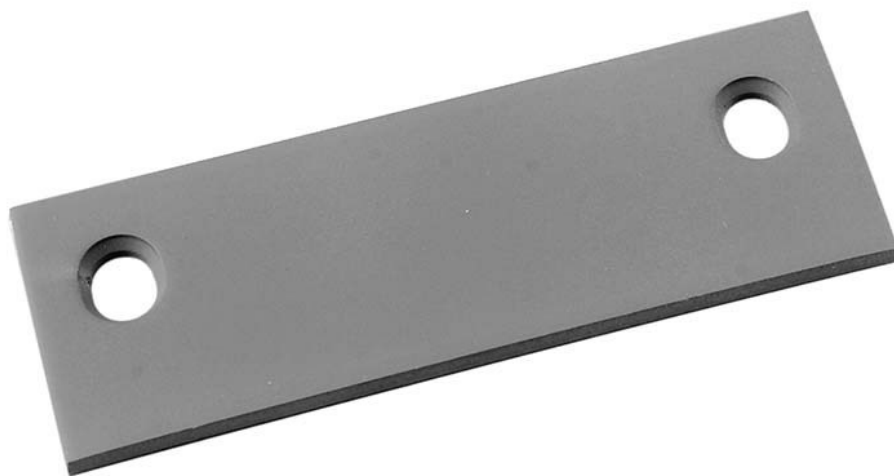

Rockwood DFF4 - Frame Hinge Filler Plate

Available Finishes:

- Prime Coat

SIZE:
1 5/8" x 4 1/2"

WEIGHT:
6.8 lbs./25

PACK QTY:
25

Specifications:

MATERIAL:

Steel

FASTENERS:

2 ea. #12-24 x 1/2" Flat Head Machine Screws

OTHER:

For 1 3/4" rabbet frames