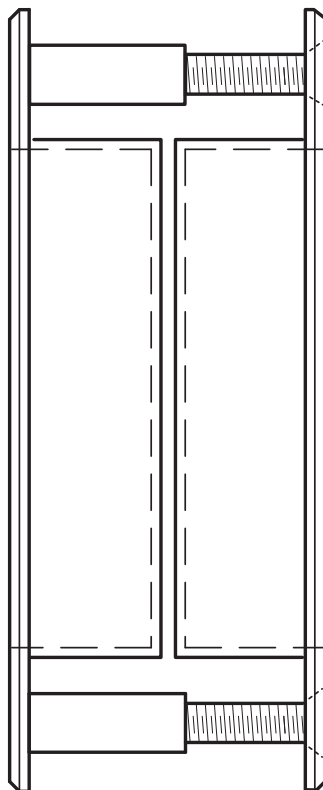

## Rockwood 94P x 94L - Flush Pull Set

### SIZE:

Set consists of  
1 94L and 1 94P

### WEIGHT:

1.3 lbs.

### FASTENERS:

1/4"-20 x 1 1/2" Thru Bolt (Standard 1 3/4" door)