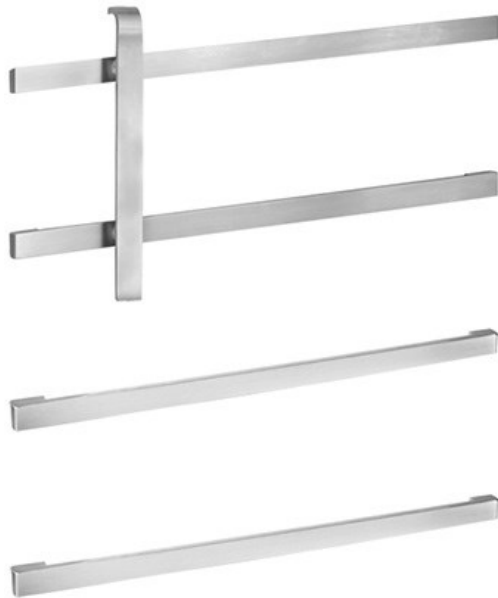

Experience a safer
and more open world

Rockwood 27-PB - Push & Pull Bar Set

Available Finishes:

- US28/628
- US10BE/613E
- US32D/630

MATERIAL SIZE:

Set consists of
1 #20-PB & 2 #25-PB

SPACE:

8"

WEIGHT:

21.9 lbs.

ANSI A156.6: J504

Specifications:

MATERIAL:

Aluminum, Brass, Bronze, or Stainless Steel

MOUNTINGS:

Metal & Wood Door: Type 3, Back to Back, 1/4"-20 Machine Screws