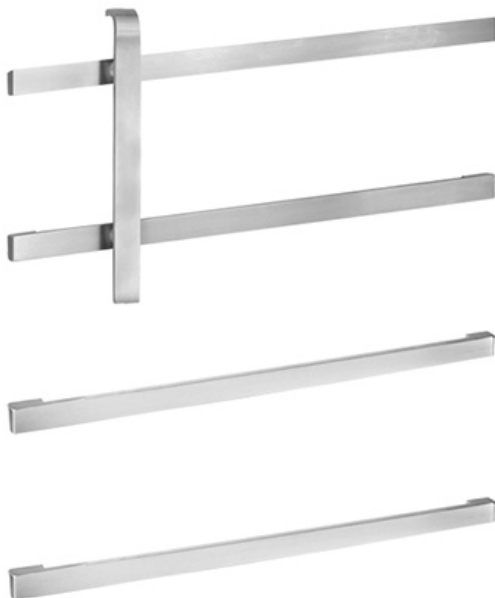

The global leader in
door opening solutions

Rockwood 28-PB - Push & Pull Bar Set

Available Finishes:

- US28/628
- US3/605
- US4/606
- US10/612
- US10B/613
- US10BE/613E
- US26/625
- US26D/626
- US32D/630

MATERIAL SIZE:

Set consists of
1 #22-PB & 2 #25-PB

SPACE:
8"

WEIGHT:
26.3 lbs.

ANSI A156.6: J504

Specifications:

MATERIAL:

Aluminum, Brass, Bronze, or Stainless Steel

MOUNTINGS:

Metal & Wood Door: Type 3, Back to Back, 1/4"-20 Machine Screws

ORDERING:

Specify CTC, door type, and finish