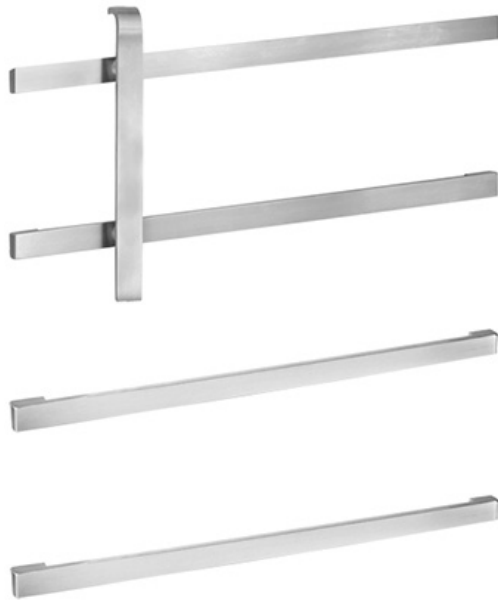

The global leader in
door opening solutions

Rockwood 30-PB - Push & Pull Bar Set

Available Finishes:

- US28/628
- US3/605
- US4/606
- US10/612
- US10B/613
- US10BE/613E
- US26/625
- US26D/626
- US32D/630

MATERIAL SIZE:
Set consists of
1 #23-PB & 2 #26-PB

SPACE:
8"

WEIGHT:
31.6 lbs.

ANSI A156.6: J504

Specifications:

MATERIAL:

Aluminum, Brass, Bronze, or Stainless Steel

MOUNTINGS:

Metal & Wood Door: Type 3, Back to Back, 1/4"-20 Machine Screws

ORDERING:

Specify CTC, door type, and finish