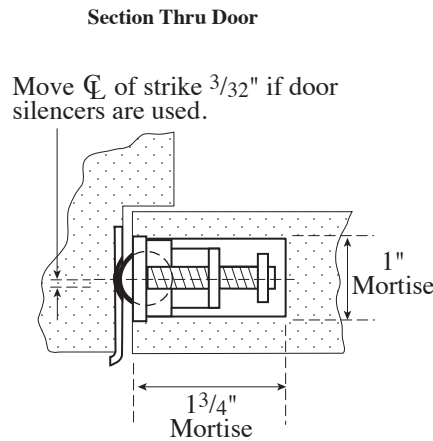

## Rockwood 590, 591, 592 Roller Latch

The global leader in  
door opening solutions

NOT TO SCALE

NOTE: Mortise dim's used only on wood doors.