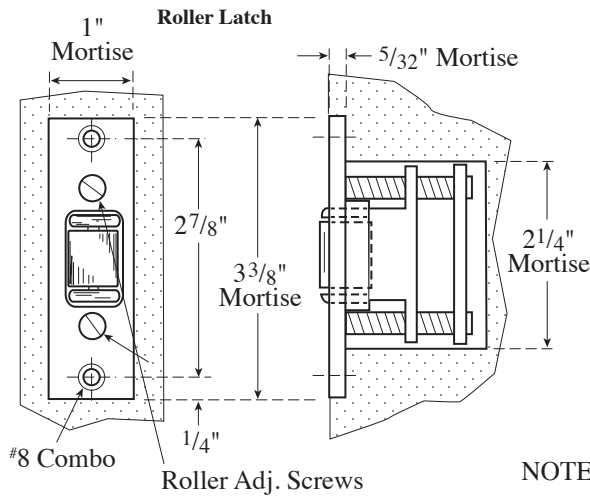

## Rockwood 590, 591, 592 Roller Latch

The global leader in  
door opening solutions

NOT TO SCALE

NOTE: Mortise dim's used only on wood doors.