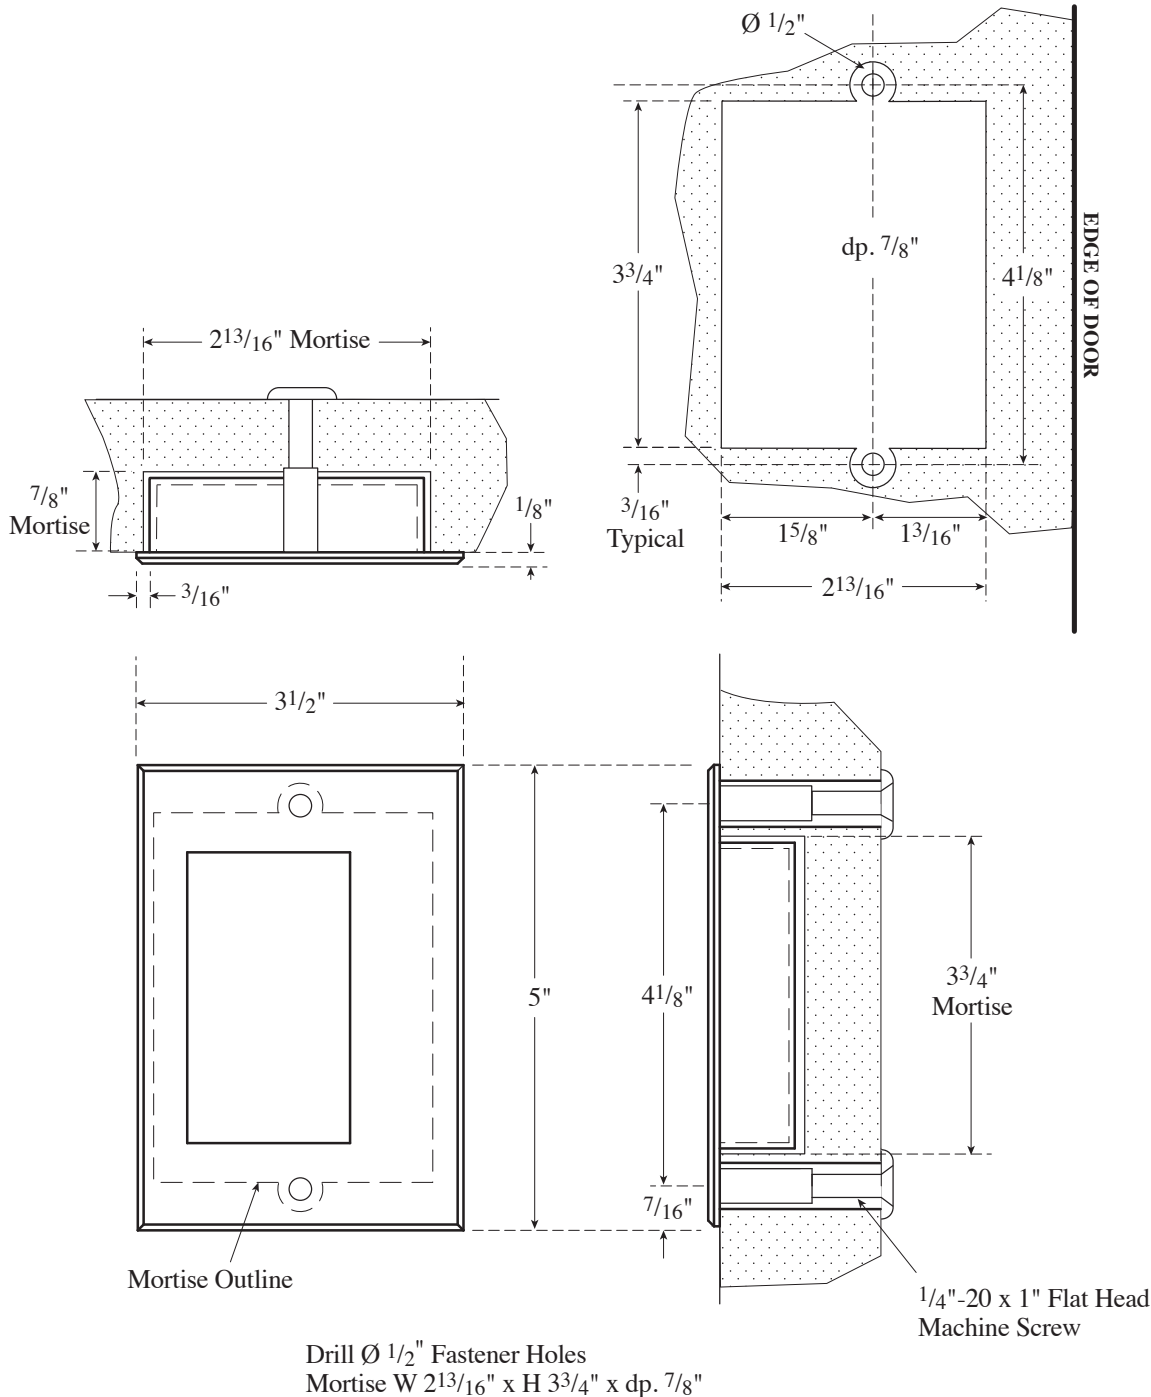

Architectural Door Accessories

ASSA ABLOY

Rockwood 94L Flush Pull - Single Mounting

The global leader in
door opening solutions

NOT TO SCALE

Template T-94L

Effective date: January 1, 2017
Supersedes: All Previous