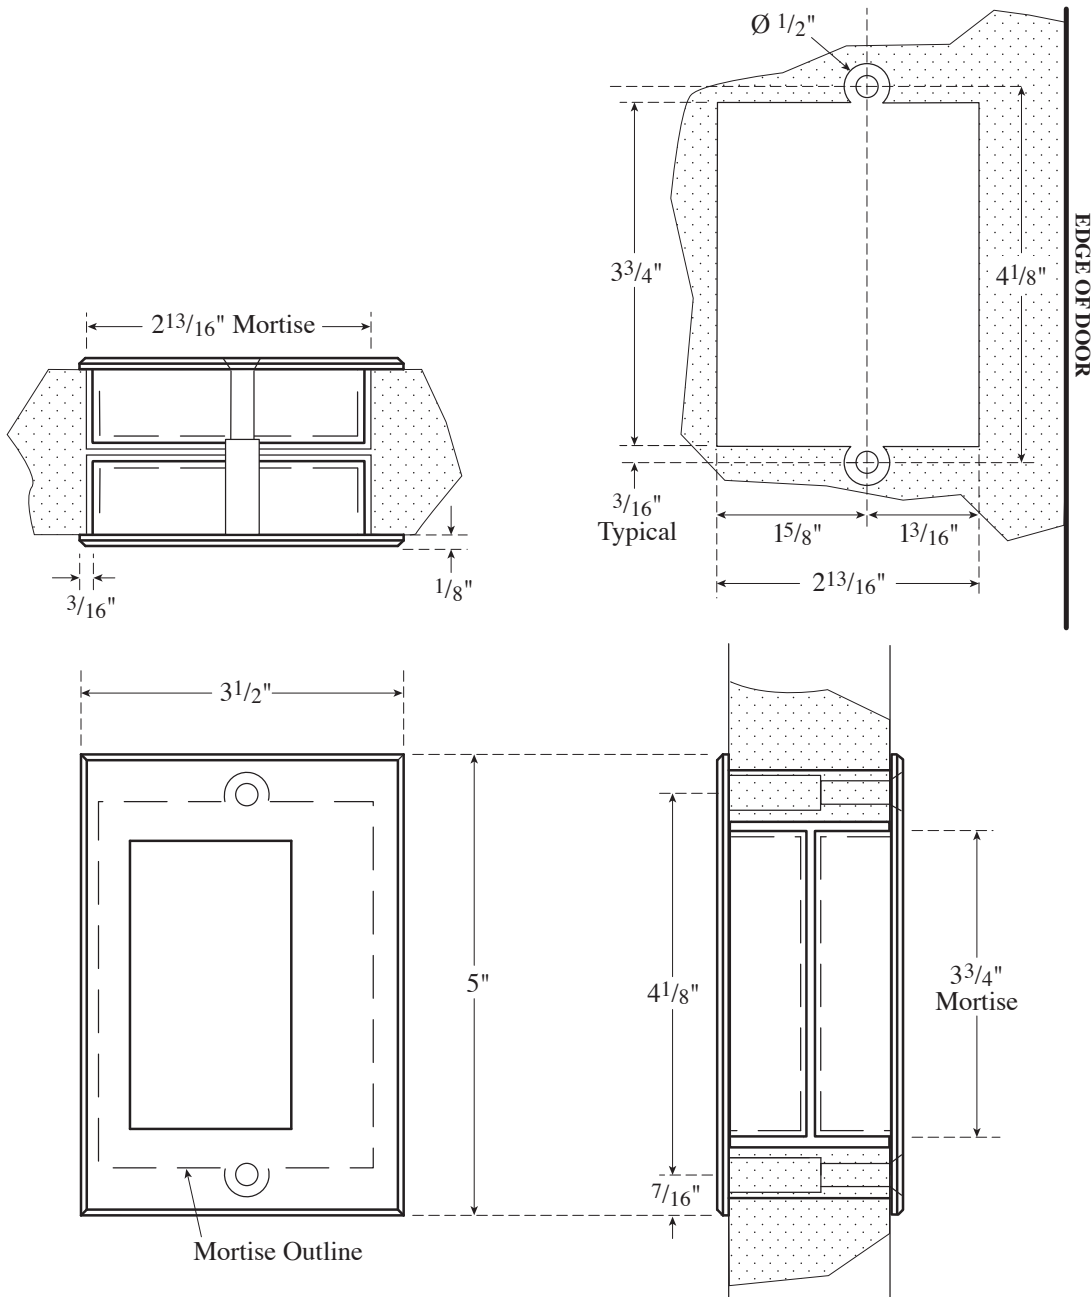

Architectural Door Accessories

ASSA ABLOY

Rockwood 94P x 94L Flush Pull

The global leader in
door opening solutions

NOT TO SCALE

Drill $\text{Ø } \frac{1}{2}$ " Fastener Holes
Mortise W $2 \frac{13}{16}$ " x H $3 \frac{3}{4}$ "

T-94P x 94L - 1/17