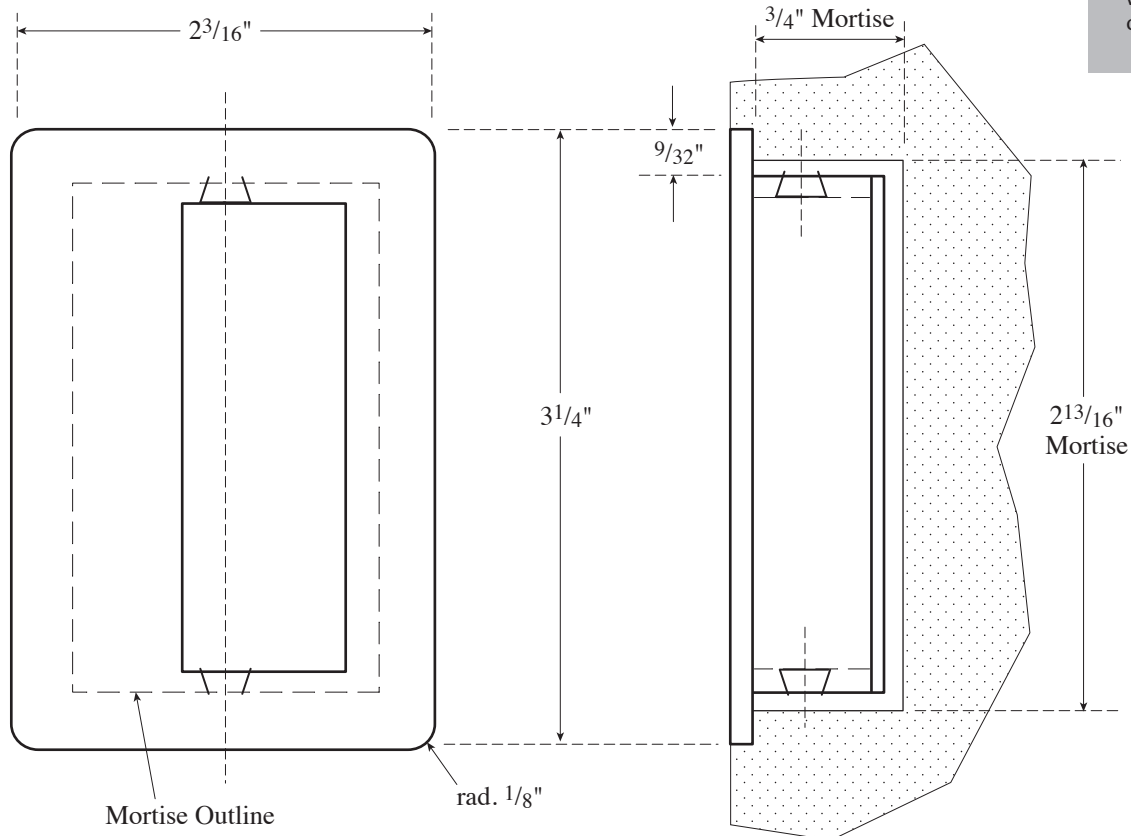

Architectural Door Accessories

ASSA ABLOY

Rockwood 95A Cast Flush Pull

The global leader in
door opening solutions

NOT TO SCALE

Mortise: W $1\frac{3}{4}$ " x H $2\frac{13}{16}$ " x dp. $\frac{3}{4}$ "

Template T-95A