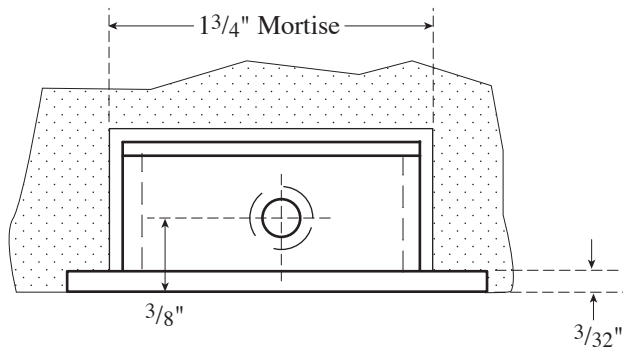

Architectural Door Accessories

ASSA ABLOY

Rockwood 95A Cast Flush Pull

The global leader in
door opening solutions

NOT TO SCALE

Mortise: W $1\frac{3}{4}$ " x H $2\frac{13}{16}$ " x dp. $\frac{3}{4}$ "

Template T-95A