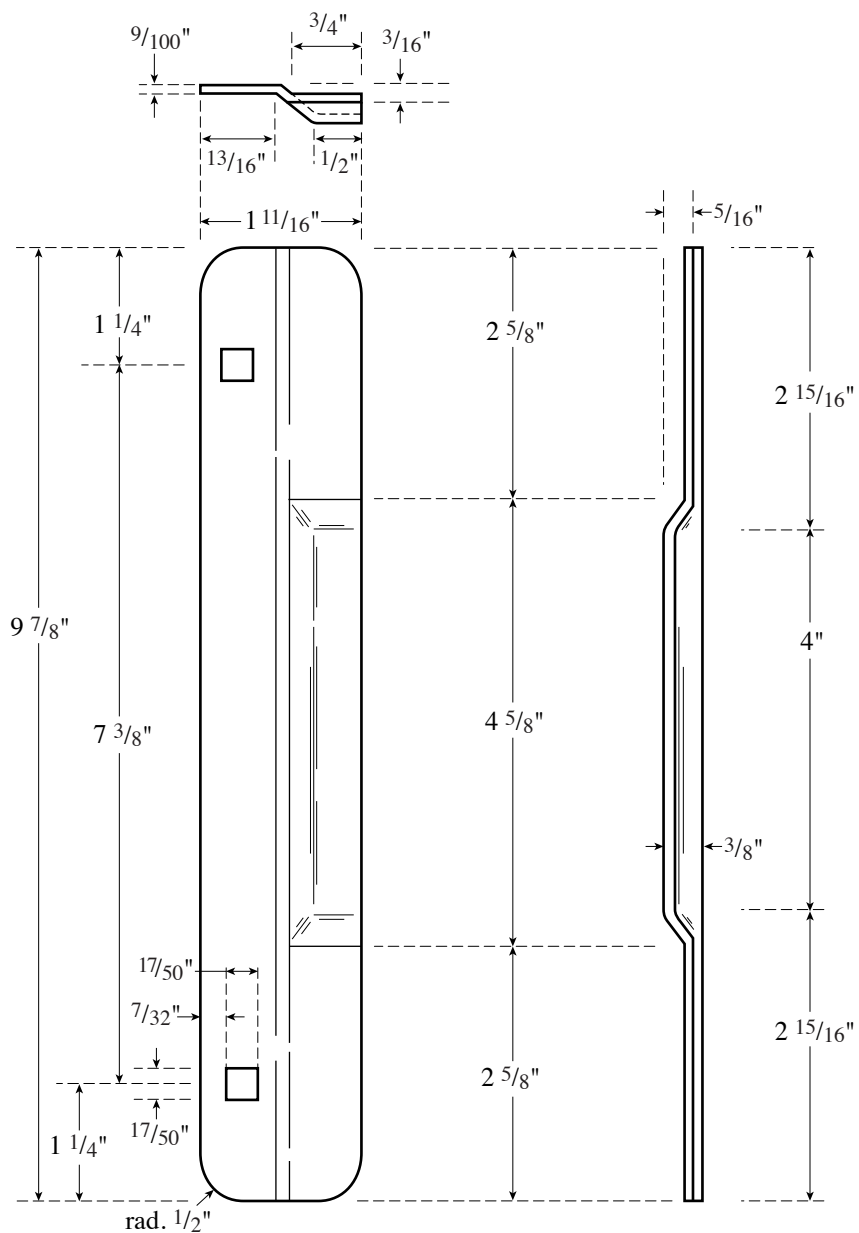

Architectural Door Accessories

ASSA ABLOY

Rockwood 321 Latch Protector

The global leader in
door opening solutions

NOT TO SCALE

Template T-321

Effective date: January 1, 2017
Supersedes: All Previous

NOTE: ASSA ABLOY reserves the right to make product changes and is not responsible for obsolete template errors. To ensure your template is current, please visit our website at www.rockwoodmfg.com or call us at 800-458-2424