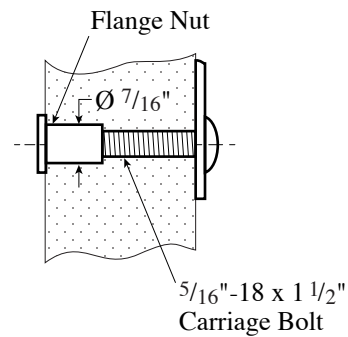

Architectural Door Accessories

ASSA ABLOY

Rockwood 321 Latch Protector

The global leader in
door opening solutions

NOT TO SCALE

Template T-321

Effective date: January 1, 2017
Supersedes: All Previous

NOTE: ASSA ABLOY reserves the right to make product changes and is not responsible for obsolete template errors. To ensure your template is current, please visit our website at www.rockwoodmfg.com or call us at 800-458-2424