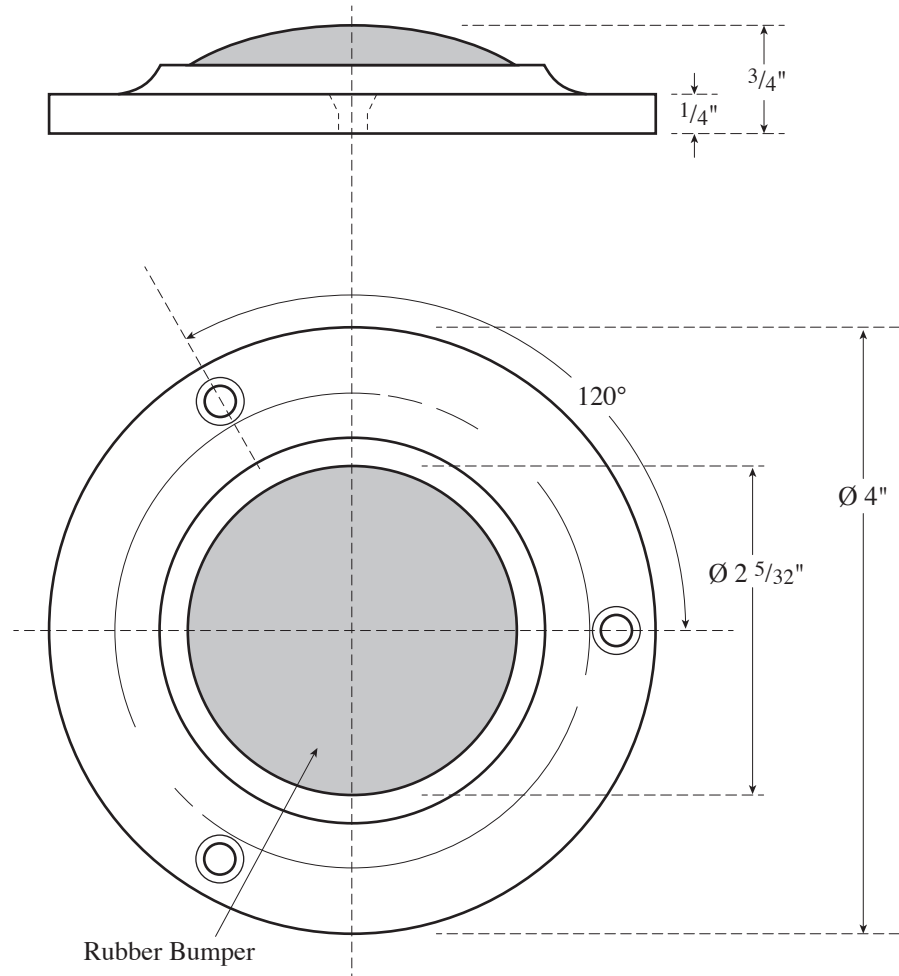

Architectural Door Accessories

ASSA ABLOY

Rockwood 415 Cast Wall Stop

The global leader in
door opening solutions

NOT TO SCALE

Template T-415

Effective date: January 1, 2017
Supersedes: All Previous

NOTE: ASSA ABLOY reserves the right to make product changes and is not responsible for obsolete template errors. To ensure your template is current, please visit our website at www.rockwoodmfg.com or call us at 800-458-2424

FASTENERS NOTE:
#8-32 x 2" Round Head Machine
Screws and Toggle Bolt

300 Main Street
Rockwood, Pennsylvania 15557
P: 800.458.2424 | F: 800.922.9212
www.rockwoodmfg.com | orders.rockwood@assaabloy.com

Copyright © 2017, Rockwood Manufacturing Company, an ASSA ABLOY Group company. All rights reserved.
Reproduction in whole or in part without the express written permission of Rockwood Manufacturing Company is prohibited.

T-415 - 1/17