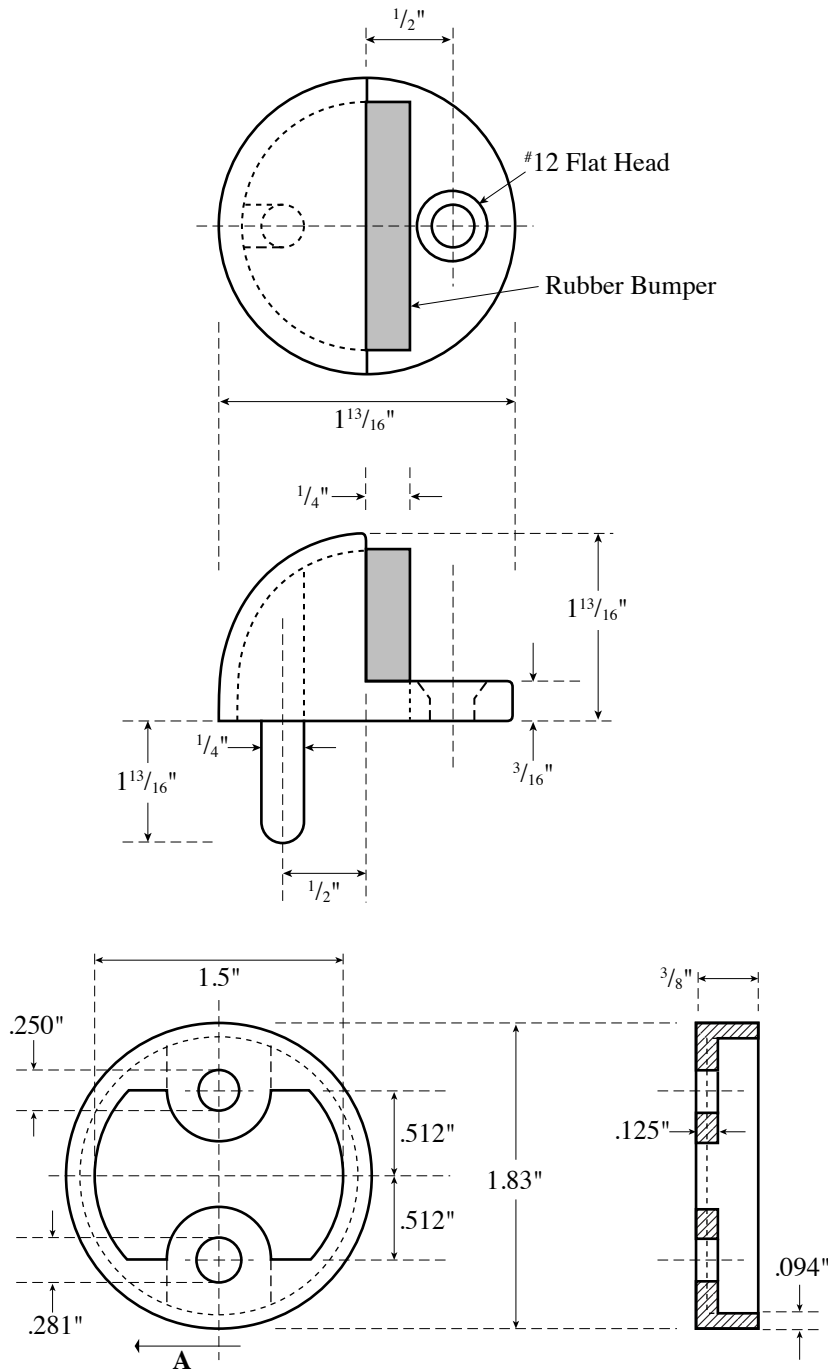

Rockwood 441CU Dome Stop Combination Unit

The global leader in
door opening solutions

NOT TO SCALE

Template T-441CU

Effective date: January 1, 2017
Supersedes: All Previous

NOTE: ASSA ABLOY reserves the right to make product changes and is not responsible for obsolete template errors. To ensure your template is current, please visit our website at www.rockwoodmfg.com or call us at 800-458-2424