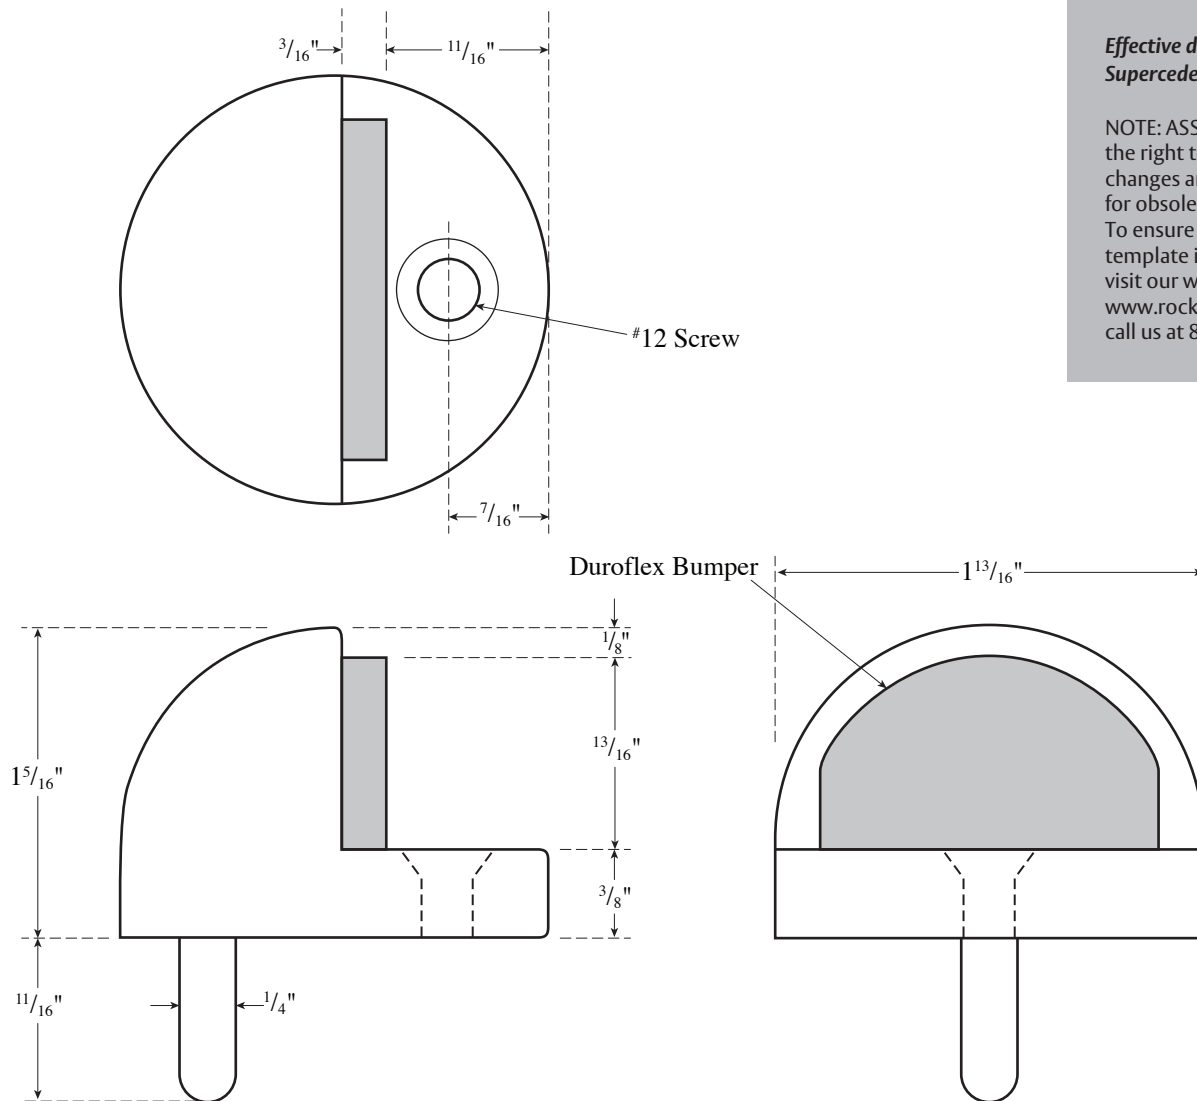

Architectural Door Accessories

ASSA ABLOY

Rockwood 443 High Dome Stop

The global leader in
door opening solutions

NOT TO SCALE

Template T-443

Effective date: January 1, 2017
Supersedes: All Previous

NOTE: ASSA ABLOY reserves the right to make product changes and is not responsible for obsolete template errors. To ensure your template is current, please visit our website at www.rockwoodmfg.com or call us at 800-458-2424

300 Main Street
Rockwood, Pennsylvania 15557
P: 800.458.2424 | F: 800.922.9212
www.rockwoodmfg.com | orders.rockwood@assaabloy.com

Copyright © 2017, Rockwood Manufacturing Company, an ASSA ABLOY Group company. All rights reserved.
Reproduction in whole or in part without the express written permission of Rockwood Manufacturing Company is prohibited.

T-443 - 1/17