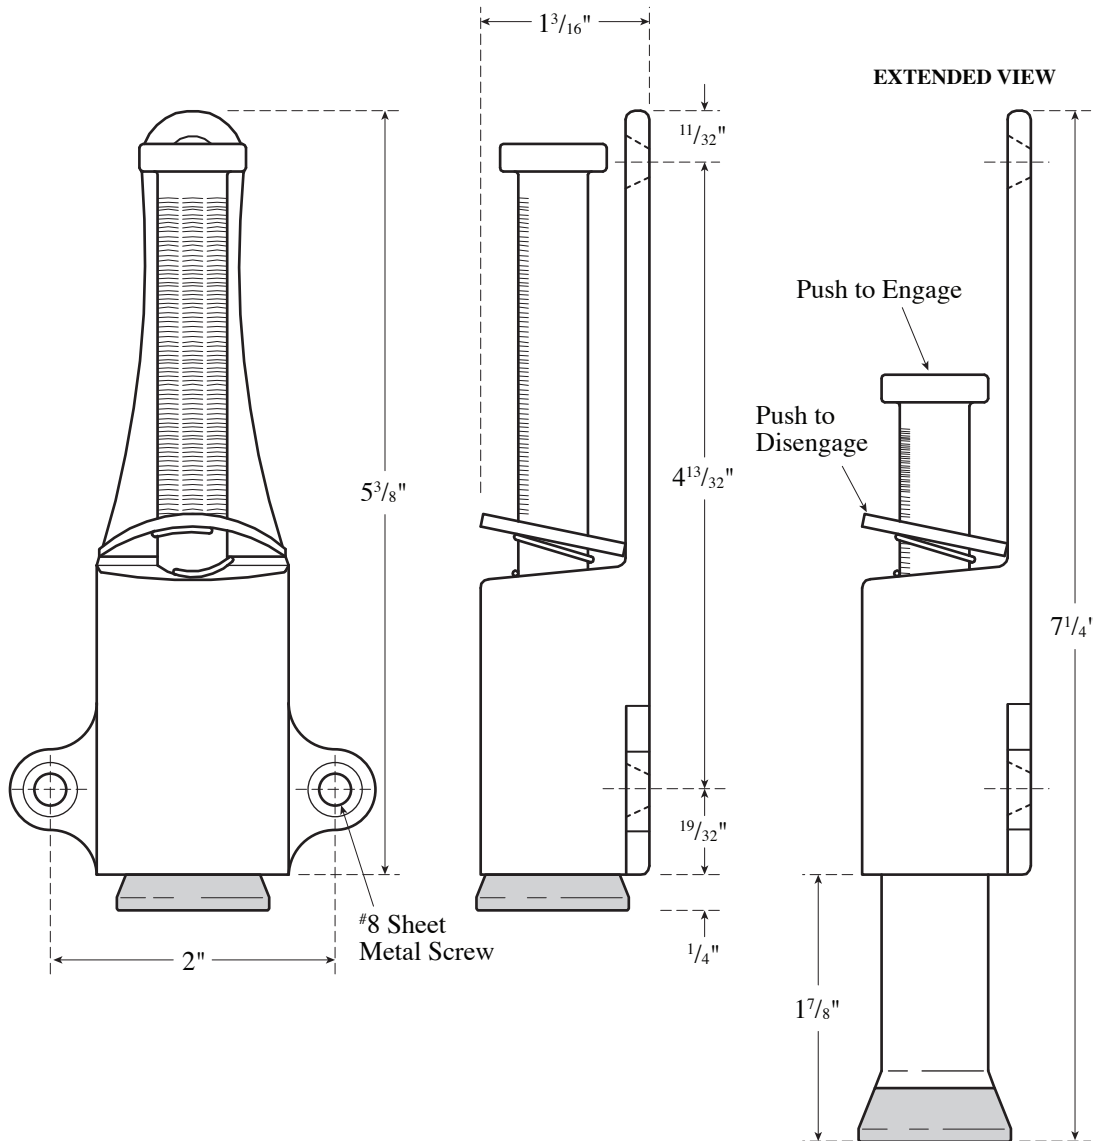

Architectural Door Accessories

ASSA ABLOY

Rockwood 459 Spring Loaded Plunger Stop

The global leader in
door opening solutions

NOT TO SCALE

Template T-459

Effective date: January 1, 2017
Supersedes: All Previous

NOTE: ASSA ABLOY reserves the right to make product changes and is not responsible for obsolete template errors. To ensure your template is current, please visit our website at www.rockwoodmfg.com or call us at 800-458-2424

300 Main Street
Rockwood, Pennsylvania 15557
P: 800.458.2424 | F: 800.922.9212
www.rockwoodmfg.com | orders.rockwood@assaabloy.com

Copyright © 2017, Rockwood Manufacturing Company, an ASSA ABLOY Group company. All rights reserved.
Reproduction in whole or in part without the express written permission of Rockwood Manufacturing Company is prohibited.

T-459 - 1/17