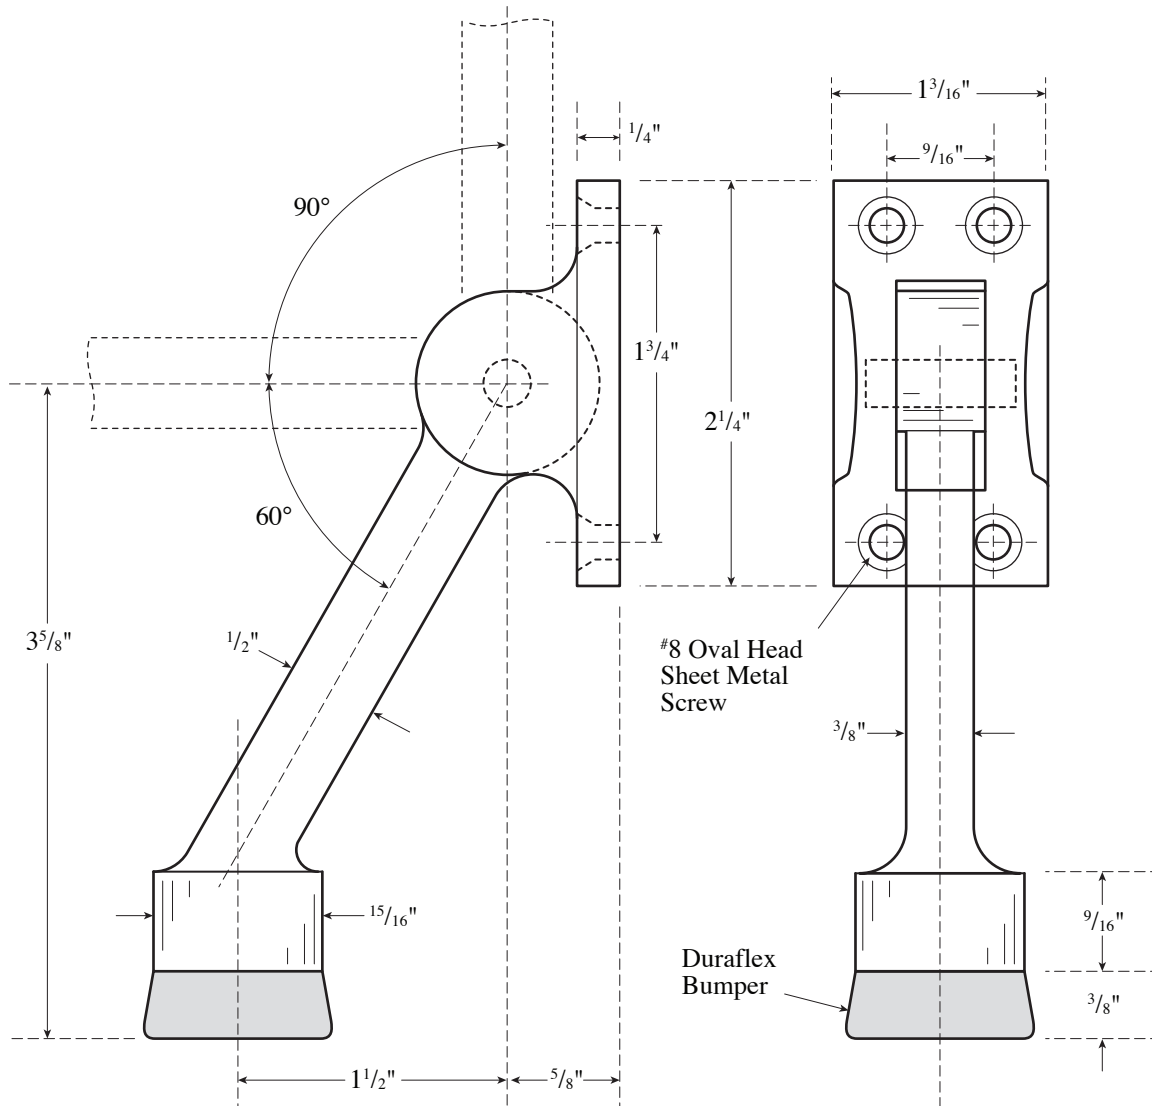

## Rockwood 461 Kick Down Door Stop

The global leader in  
door opening solutions

NOT TO SCALE

## Template T-461

**Effective date:** January 1, 2017  
**Supersedes:** All Previous

NOTE: ASSA ABLOY reserves the right to make product changes and is not responsible for obsolete template errors. To ensure your template is current, please visit our website at [www.rockwoodmfg.com](http://www.rockwoodmfg.com) or call us at 800-458-2424