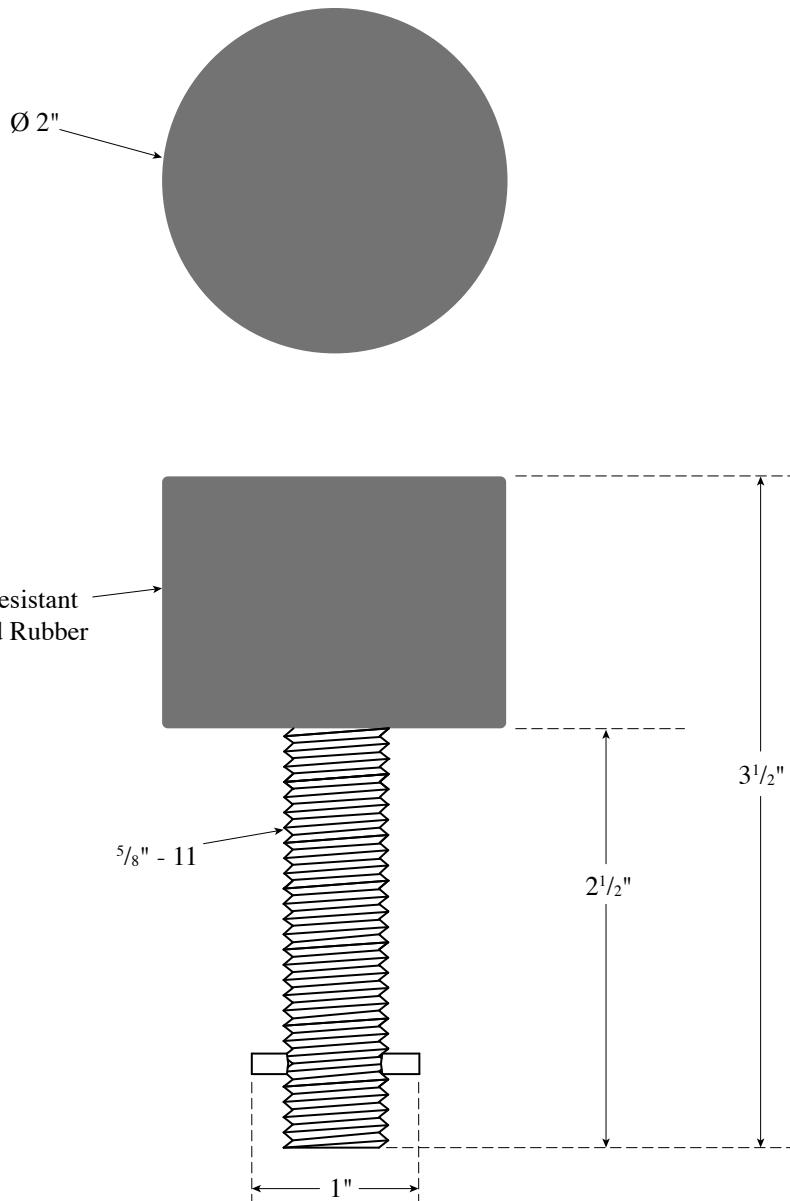

Architectural Door Accessories

ASSA ABLOY

Rockwood 466-RKW Heavy Duty Door Stop

The global leader in
door opening solutions

NOT TO SCALE

Template T-466-RKW

Effective date: January 1, 2017
Supersedes: All Previous

NOTE: ASSA ABLOY reserves the right to make product changes and is not responsible for obsolete template errors. To ensure your template is current, please visit our website at www.rockwoodmfg.com or call us at 800-458-2424