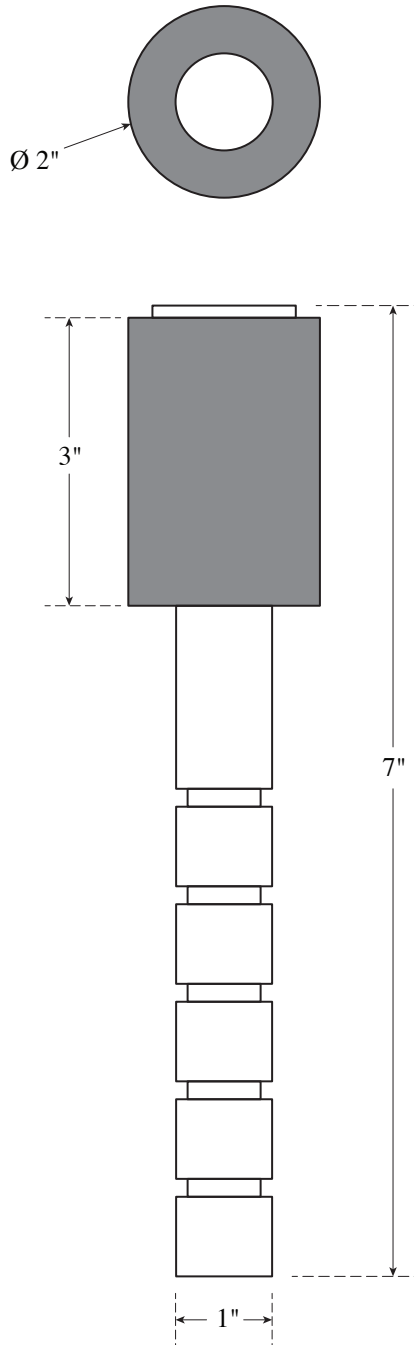

Rockwood 468-RKW Heavy Duty Door Stop

The global leader in
door opening solutions

NOT TO SCALE

Template T-468-RKW

Effective date: January 1, 2017
Supersedes: All Previous

NOTE: ASSA ABLOY reserves the right to make product changes and is not responsible for obsolete template errors. To ensure your template is current, please visit our website at www.rockwoodmfg.com or call us at 800-458-2424