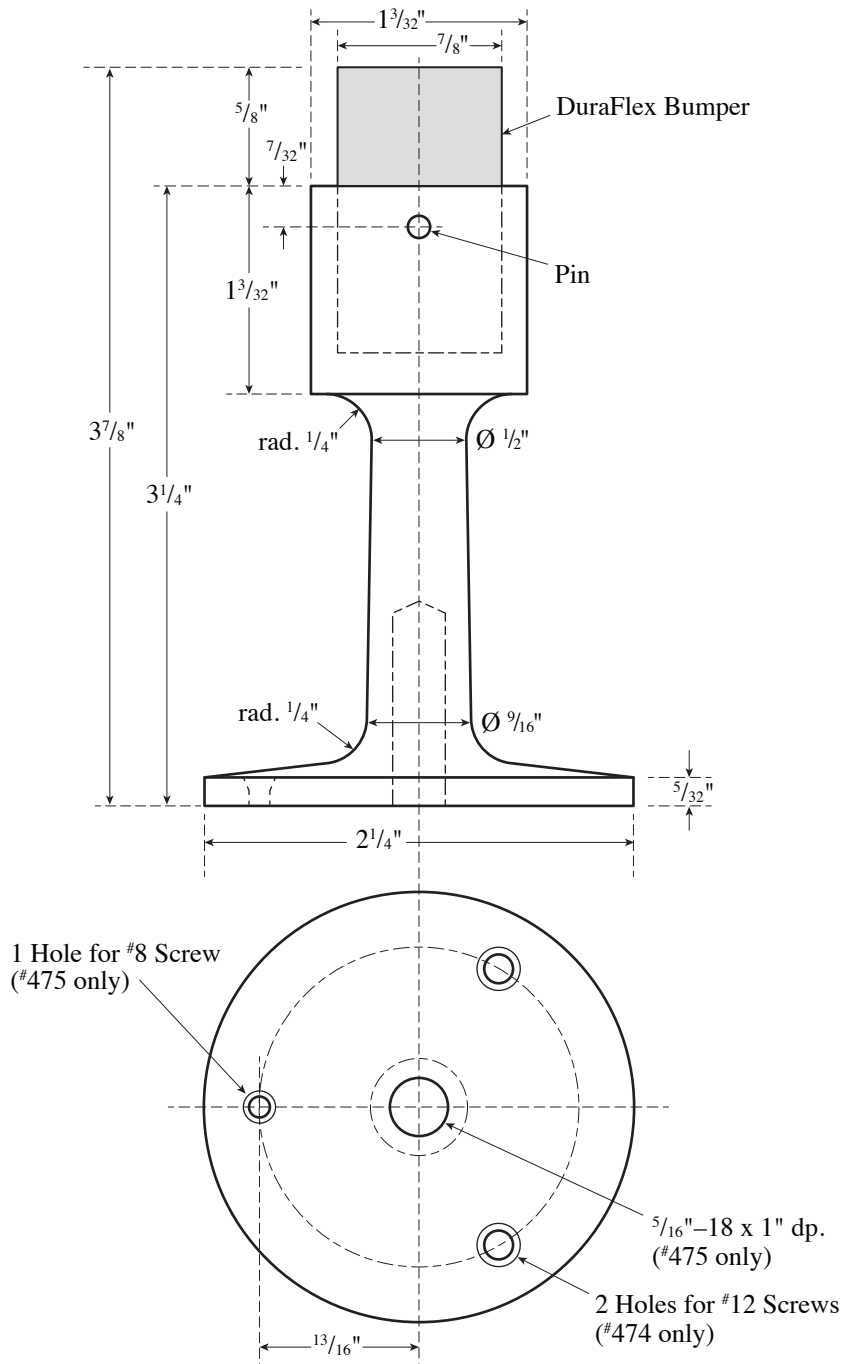

Architectural Door Accessories

ASSA ABLOY

Rockwood 475 Wall Stop

The global leader in
door opening solutions

NOT TO SCALE

Template T-475

Effective date: January 1, 2017
Supersedes: All Previous

NOTE: ASSA ABLOY reserves the right to make product changes and is not responsible for obsolete template errors. To ensure your template is current, please visit our website at www.rockwoodmfg.com or call us at 800-458-2424

MATERIAL:

Cast Brass with
DuraFlex Bumper

FASTENERS NOTE:

1 ea. $\frac{5}{16}"$ -18 x 1" Stud,
Lead Anchor;
#8 x $\frac{3}{4}"$ Oval Head Sheet
Metal Screw,
Plastic Anchor

300 Main Street
Rockwood, Pennsylvania 15557
P: 800.458.2424 | F: 800.922.9212
www.rockwoodmfg.com | orders.rockwood@assaabloy.com