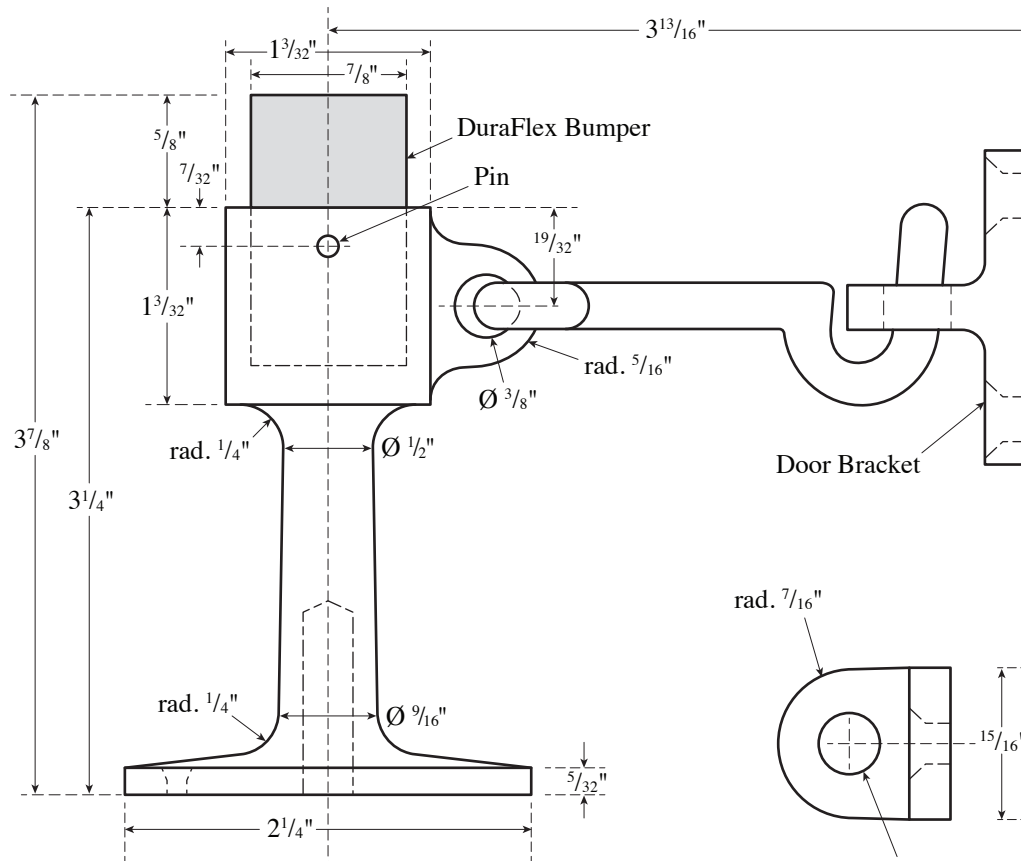

## Rockwood 477 Door Stop w/Keeper

The global leader in  
door opening solutions

NOT TO SCALE

1 Hole for  
#8 Screw  
(#477 only)

5/16" - 18 x 1" dp.  
(#477 only)

2 Holes for #12 Screws  
(#476 only)

#### MATERIAL:

Solid Cast Brass with DuraFlex Bumper

#### FASTENERS NOTE:

Stop: 5/16" - 18 x 1 3/4" Stud, Lead Anchor;  
#8 x 3/4" Oval Head Sheet Metal Screws,  
Plastic Anchor  
Keeper: 2 ea. #12 x 1 1/4" Flat Head Wood Screws,  
2 ea. Plastic Anchors