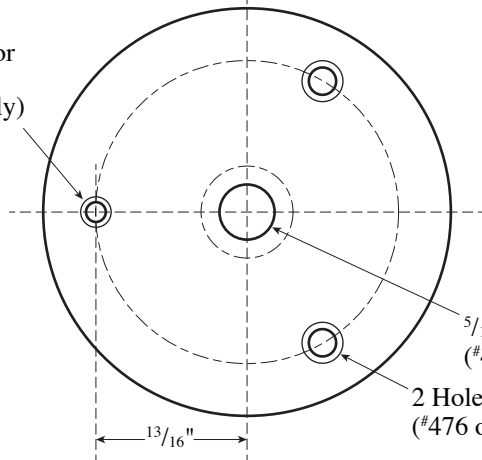

## Rockwood 477 Door Stop w/Keeper

The global leader in  
door opening solutions

NOT TO SCALE

1 Hole for  
#8 Screw  
(#477 only)

5/16" - 18 x 1" dp.  
(#477 only)

2 Holes for #12 Screws  
(#476 only)

#### FASTENERS NOTE:

Stop: 5/16" - 18 x 1 3/4" Stud, Lead Anchor;  
#8 x 3/4" Oval Head Sheet Metal Screws,  
Plastic Anchor  
Keeper: 2 ea. #12 x 1 1/4" Flat Head Wood Screws,  
2 ea. Plastic Anchors