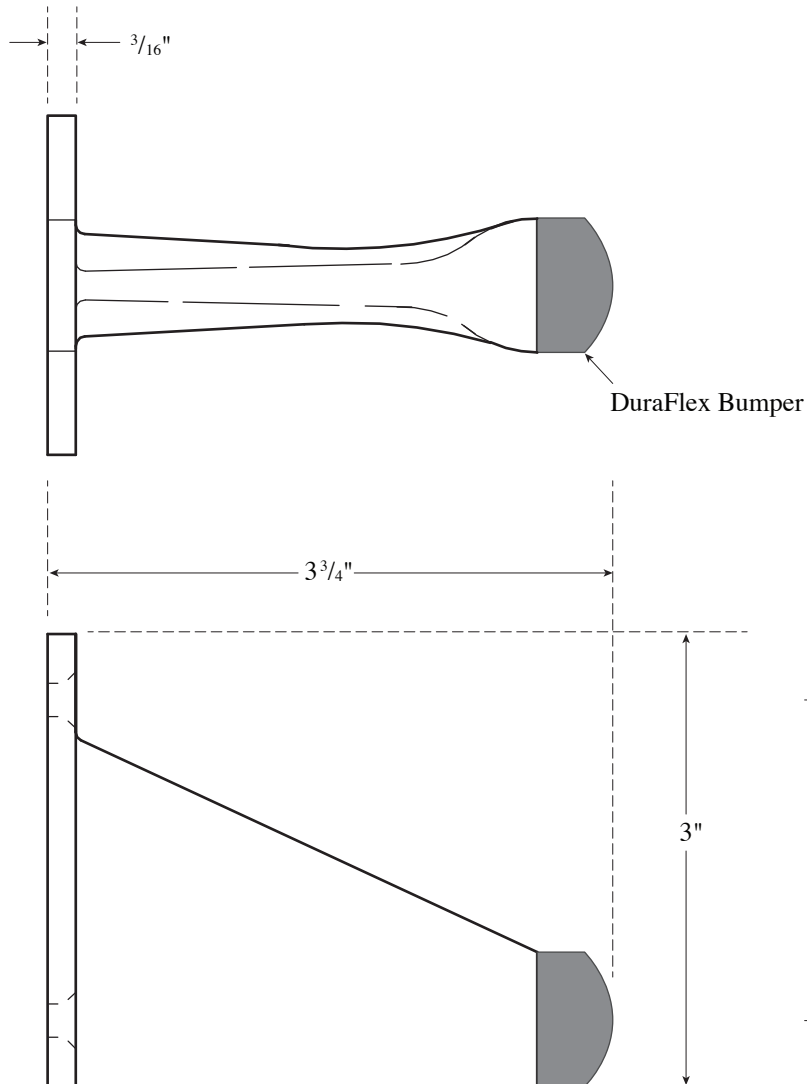

Architectural Door Accessories

ASSA ABLOY

Rockwood 487 Wall Stop

The global leader in
door opening solutions

NOT TO SCALE

Template T-487

Effective date: January 1, 2017
Supersedes: All Previous

NOTE: ASSA ABLOY reserves the right to make product changes and is not responsible for obsolete template errors. To ensure your template is current, please visit our website at www.rockwoodmfg.com or call us at 800-458-2424

MATERIAL:

Solid Cast Brass with DuraFlex Bumper

FASTENERS NOTE:

3 ea. #10 x 1" Flat Head Sheet Metal Screws, 3 ea. Plastic Anchors

300 Main Street
Rockwood, Pennsylvania 15557
P: 800.458.2424 | F: 800.922.9212
www.rockwoodmfg.com | orders.rockwood@assaabloy.com