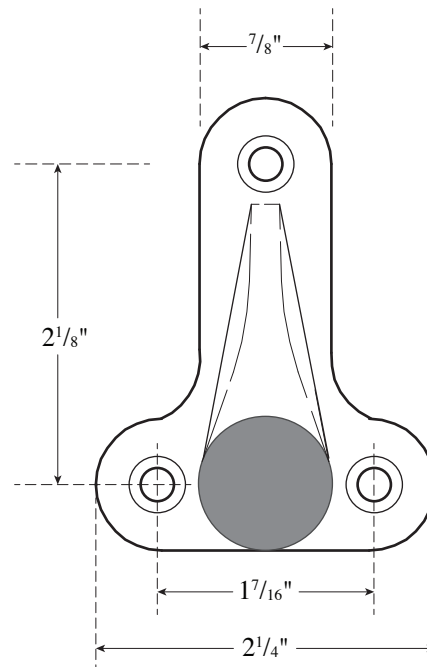

Architectural Door Accessories

ASSA ABLOY

Rockwood 487 Wall Stop

The global leader in
door opening solutions

NOT TO SCALE

Template T-487

Effective date: January 1, 2017
Supersedes: All Previous

NOTE: ASSA ABLOY reserves the right to make product changes and is not responsible for obsolete template errors. To ensure your template is current, please visit our website at www.rockwoodmfg.com or call us at 800-458-2424

MATERIAL:

Solid Cast Brass with DuraFlex Bumper

FASTENERS NOTE:

3 ea. #10 x 1" Flat Head Sheet Metal Screws, 3 ea. Plastic Anchors

300 Main Street
Rockwood, Pennsylvania 15557
P: 800.458.2424 | F: 800.922.9212
www.rockwoodmfg.com | orders.rockwood@assaabloy.com