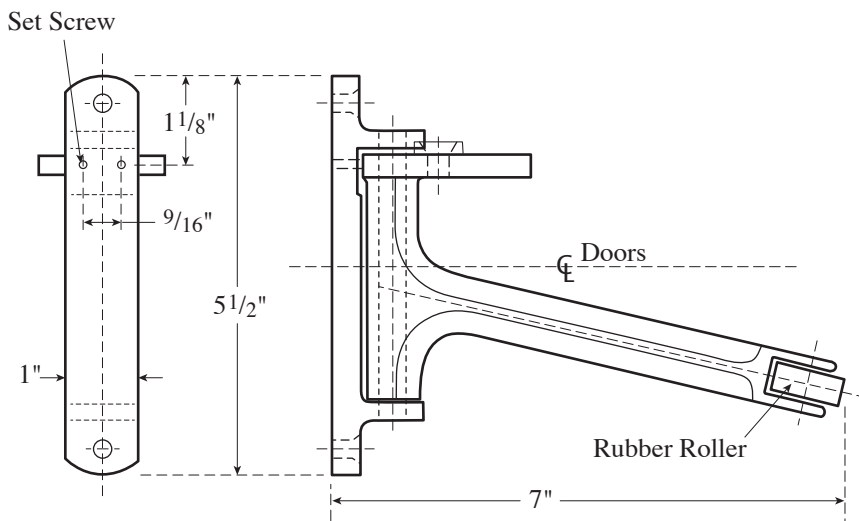

## Rockwood 576 Coordinator

The global leader in  
door opening solutions

NOT TO SCALE

(three) #8 x 1 Flat Head Sheet Metal Screws  
Apply After Adjust.