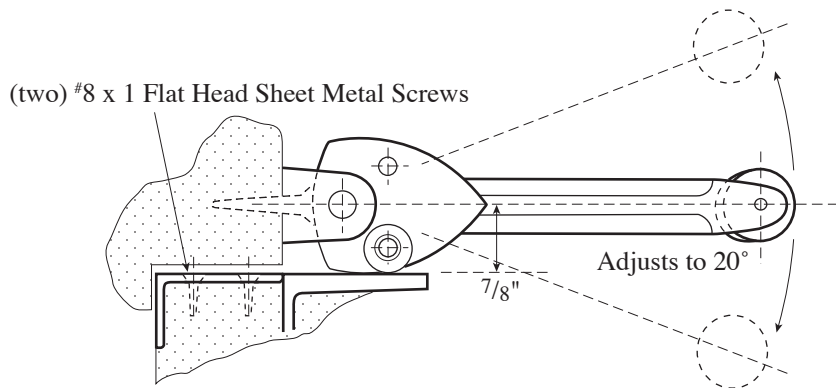

## Rockwood 576 Coordinator

The global leader in  
door opening solutions

NOT TO SCALE

(three) #8 x 1 Flat Head Sheet Metal Screws  
Apply After Adjust.