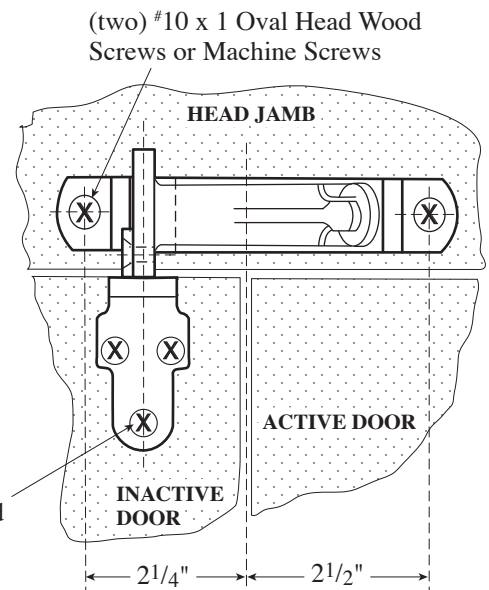

## Rockwood 576 Coordinator

The global leader in  
door opening solutions

NOT TO SCALE

(three) #8 x 1 Flat Head Sheet Metal Screws  
Apply After Adjust.