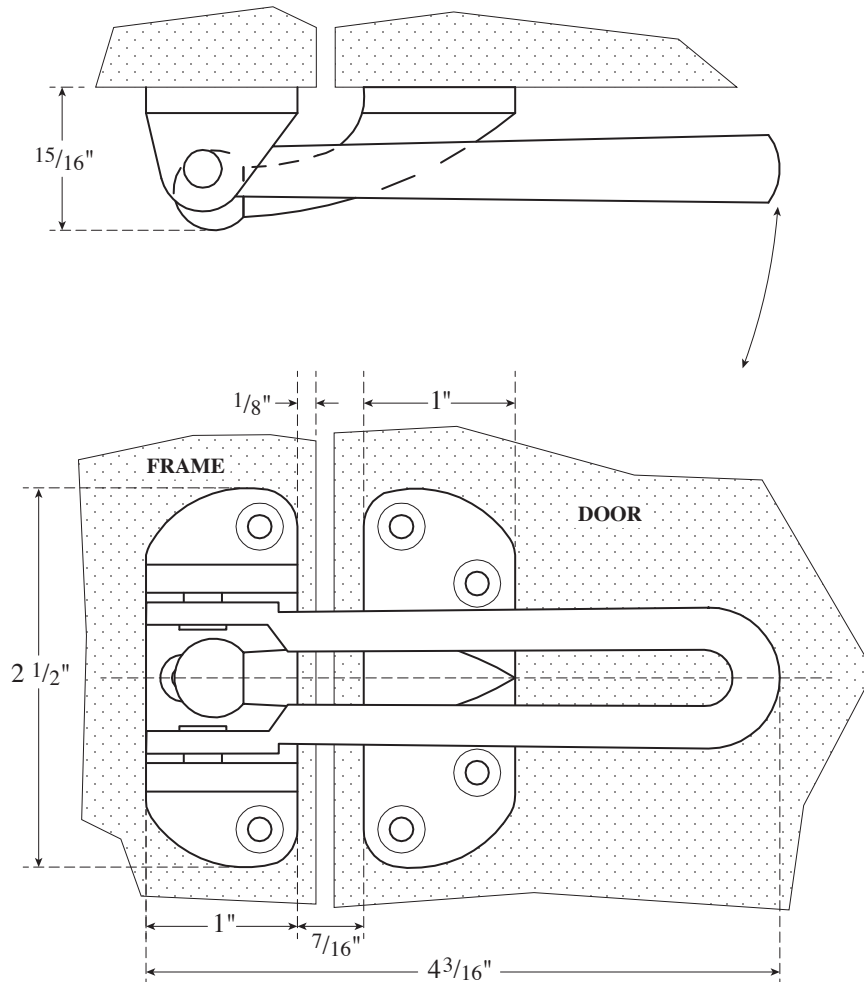

Architectural Door Accessories

ASSA ABLOY

Rockwood 603 Door Guard

The global leader in
door opening solutions

NOT TO SCALE

Template T-603

Effective date: January 1, 2017
Supersedes: All Previous

NOTE: ASSA ABLOY reserves the right to make product changes and is not responsible for obsolete template errors. To ensure your template is current, please visit our website at www.rockwoodmfg.com or call us at 800-458-2424