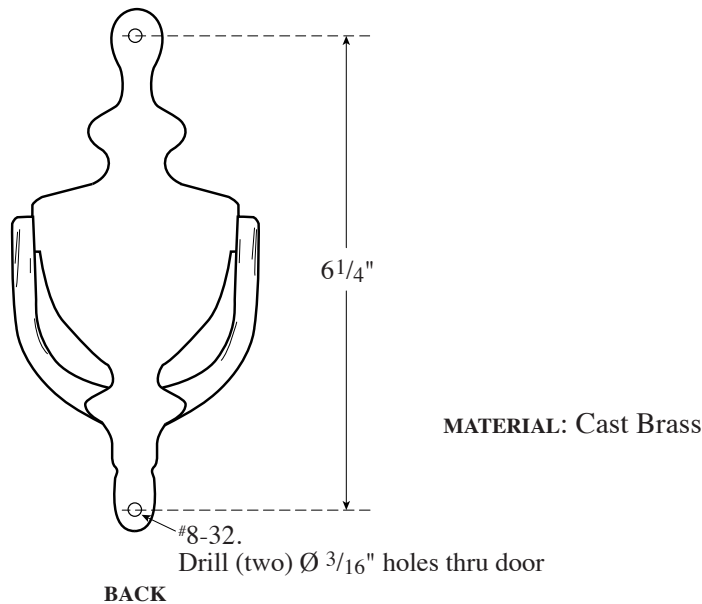

Architectural Door Accessories

ASSA ABLOY

Rockwood 611 Door Knocker

The global leader in
door opening solutions

NOT TO SCALE

Template T-611

Effective date: January 1, 2017
Supersedes: All Previous

NOTE: ASSA ABLOY reserves the right to make product changes and is not responsible for obsolete template errors. To ensure your template is current, please visit our website at www.rockwoodmfg.com or call us at 800-458-2424