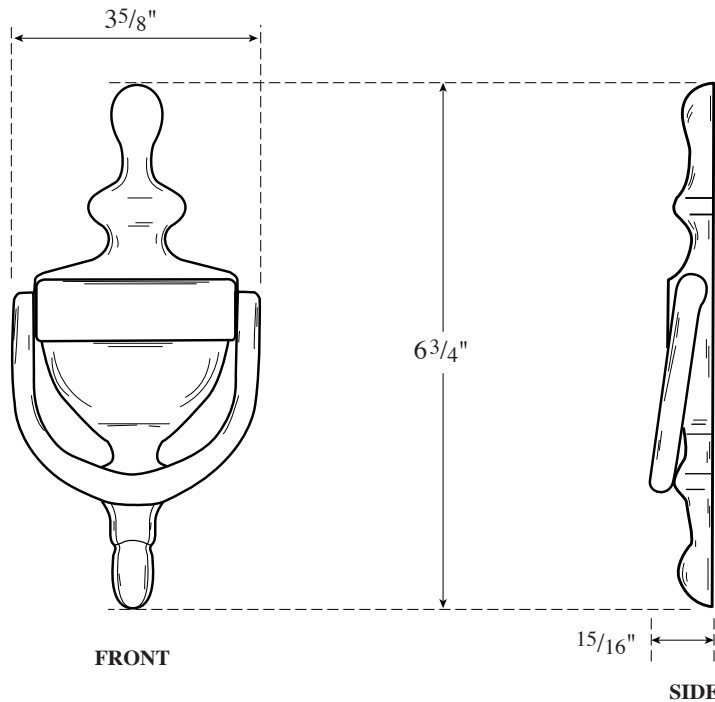

Architectural Door Accessories

ASSA ABLOY

Rockwood 611 Door Knocker

The global leader in
door opening solutions

NOT TO SCALE

Template T-611

Effective date: January 1, 2017
Supersedes: All Previous

NOTE: ASSA ABLOY reserves the right to make product changes and is not responsible for obsolete template errors. To ensure your template is current, please visit our website at www.rockwoodmfg.com or call us at 800-458-2424