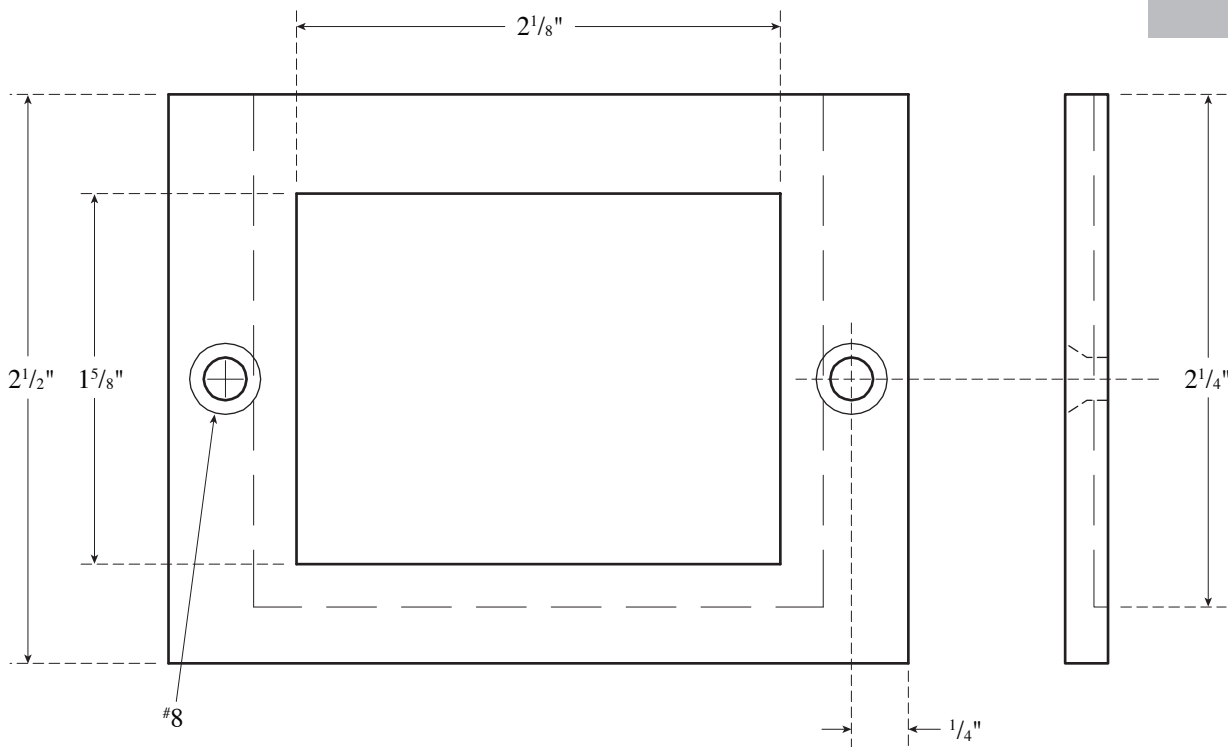

Architectural Door Accessories

ASSA ABLOY

Rockwood 651 Card Holder

The global leader in
door opening solutions

NOT TO SCALE

MATERIAL: Cast Brass

FASTENERS NOTE: 2 ea. #8 x 3/4" Oval Head Sheet Metal Screws

Template T-651