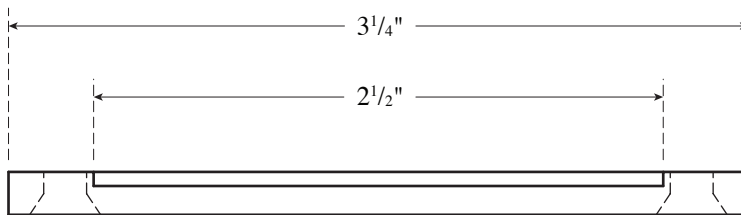

Architectural Door Accessories

ASSA ABLOY

Rockwood 651 Card Holder

The global leader in
door opening solutions

NOT TO SCALE

MATERIAL: Cast Brass

FASTENERS NOTE: 2 ea. #8 x 3/4" Oval Head Sheet Metal Screws

Template T-651