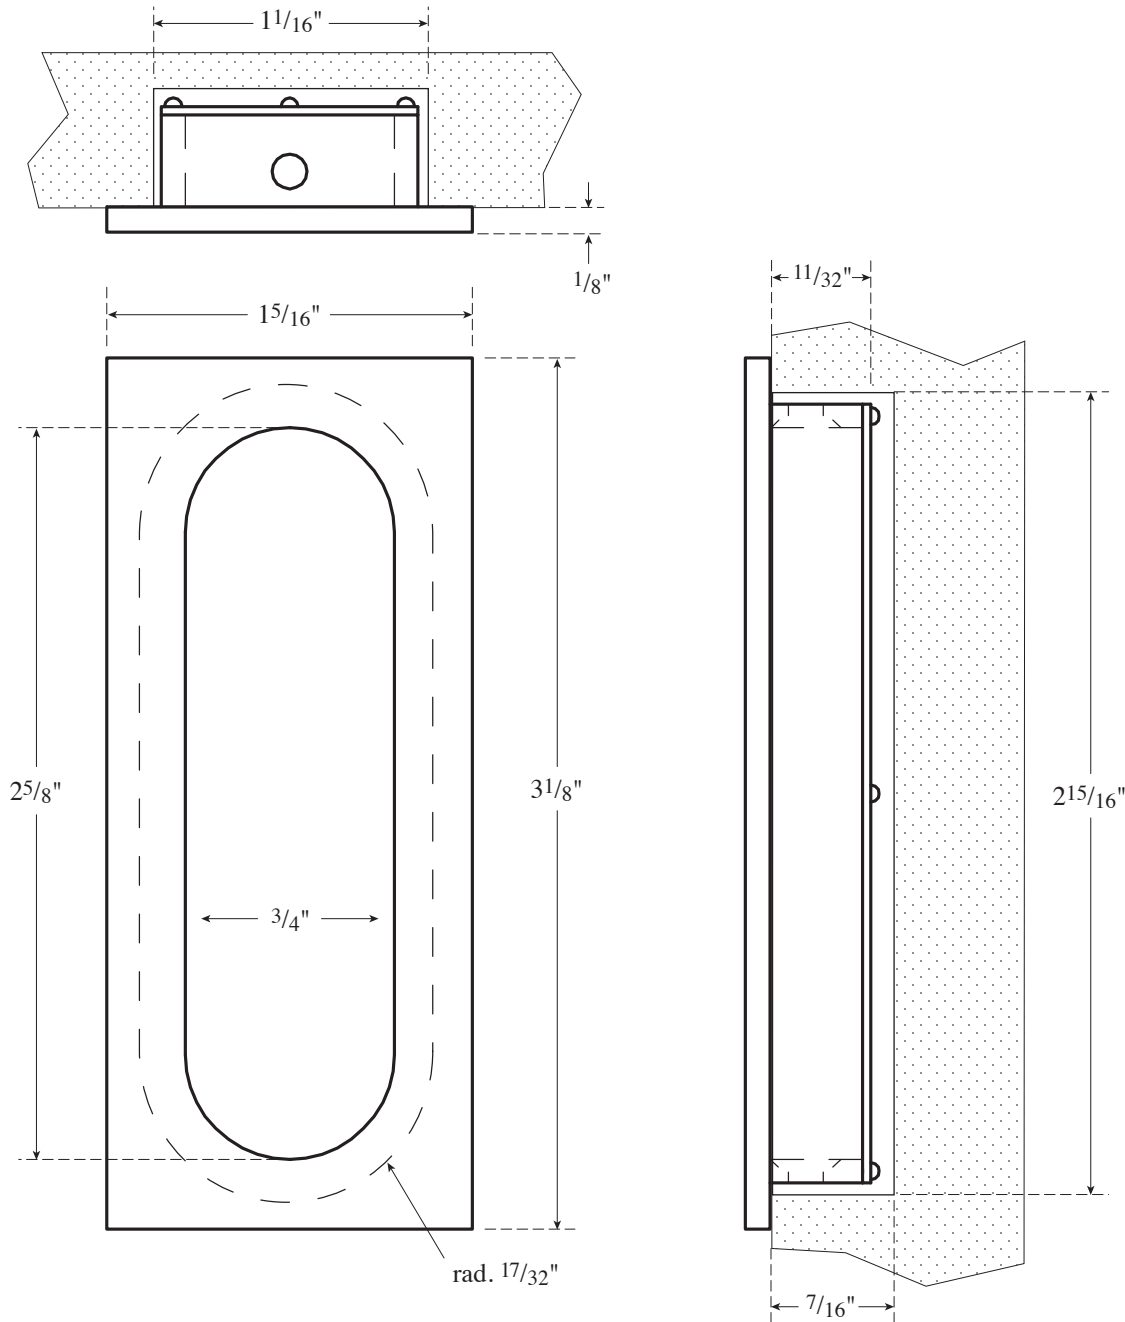

## Rockwood 872 Cast Flush Pull

The global leader in  
door opening solutions

NOT TO SCALE

Mortise: W  $1\frac{1}{16}$ " x H  $2\frac{15}{16}$ " x dp.  $\frac{7}{16}$ "