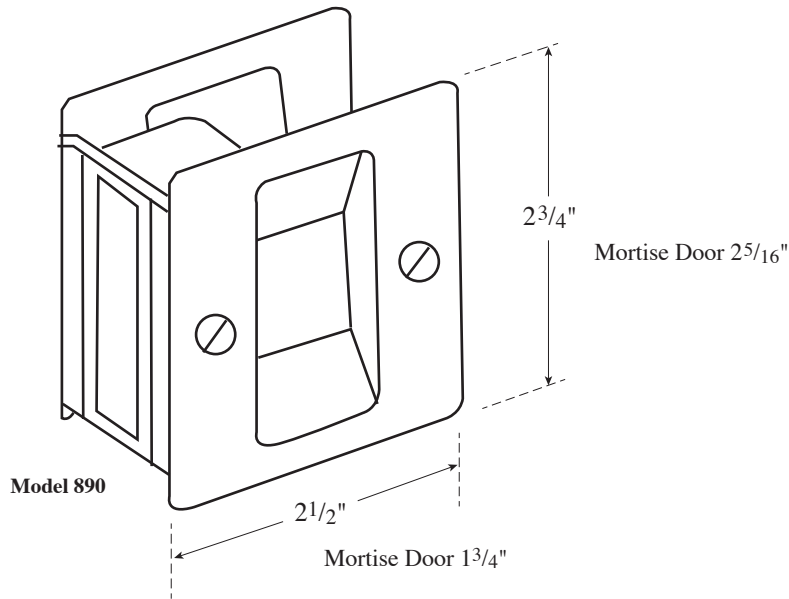

Architectural Door Accessories

ASSA ABLOY

Rockwood 890/891 Pocket Door Latches

The global leader in
door opening solutions

NOT TO SCALE

MATERIAL: Brass

FASTENERS NOTE:
(two) #6 x 5/8" Oval Head
Sheet Metal Screws