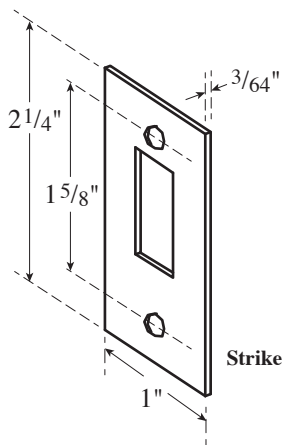

Architectural Door Accessories

ASSA ABLOY

Rockwood 890/891 Pocket Door Latches

The global leader in
door opening solutions

NOT TO SCALE

MATERIAL: Brass

FASTENERS NOTE:
(two) #6 x 5/8" Oval Head
Sheet Metal Screws