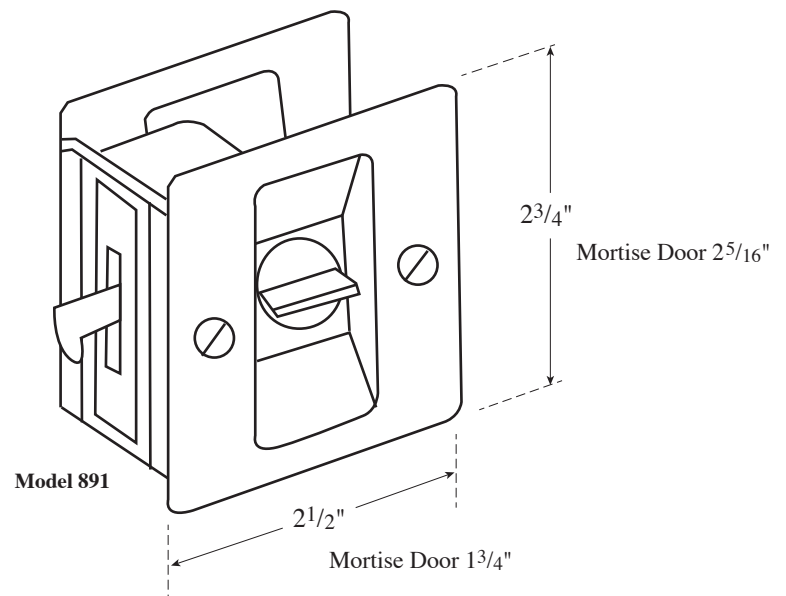

Architectural Door Accessories

ASSA ABLOY

Rockwood 890/891 Pocket Door Latches

The global leader in
door opening solutions

NOT TO SCALE

MATERIAL: Brass

FASTENERS NOTE:
(two) #6 x 5/8" Oval Head
Sheet Metal Screws