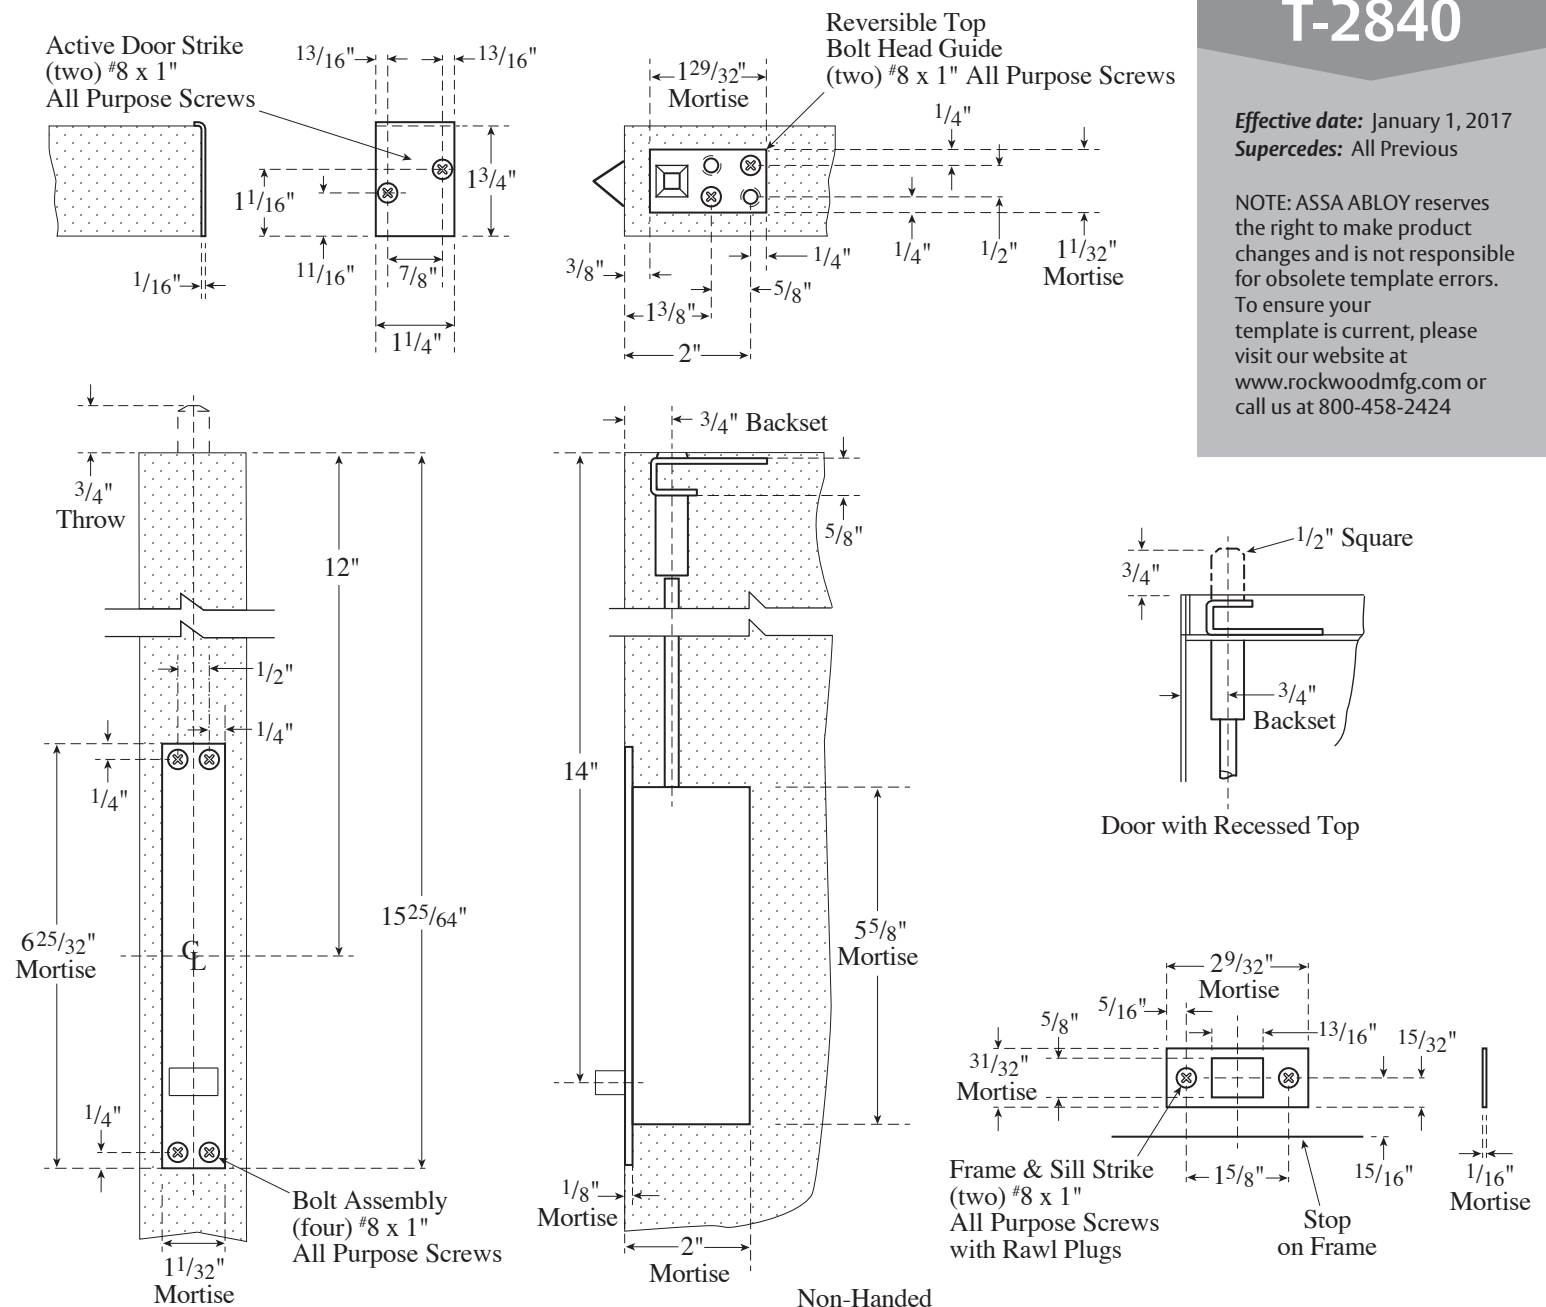

Rockwood 2840 Automatic Flush Bolt

The global leader in
door opening solutions

NOT TO SCALE

Template T-2840

Effective date: January 1, 2017
Supersedes: All Previous

NOTE: ASSA ABLOY reserves the right to make product changes and is not responsible for obsolete template errors. To ensure your template is current, please visit our website at www.rockwoodmfg.com or call us at 800-458-2424