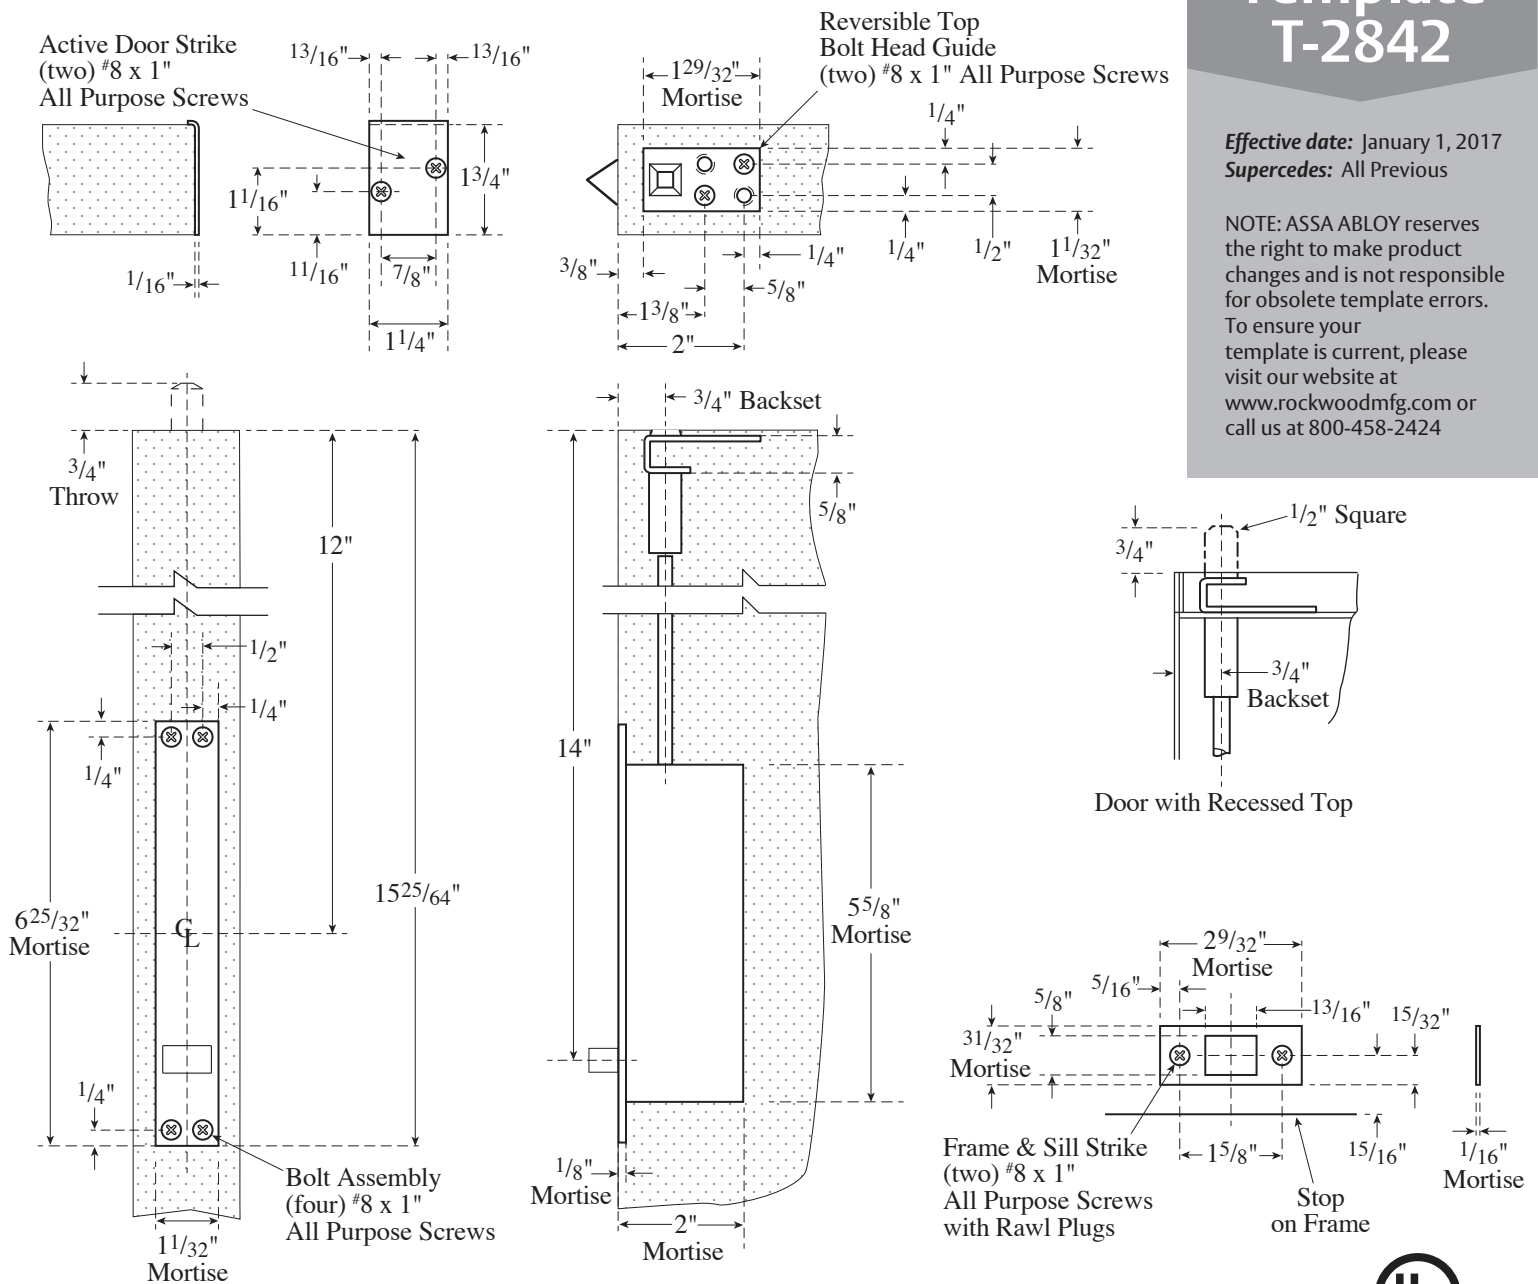

## Rockwood 2842 Automatic Flush Bolt

The global leader in  
door opening solutions

NOT TO SCALE

NOTE: Dimensions shown on this template are for top flush bolts. For bottom flush bolts, invert and measure from bottom edge of door.

300 Main Street  
Rockwood, Pennsylvania 15557  
P: 800.458.2424 | F: 800.922.9212  
[www.rockwoodmfg.com](http://www.rockwoodmfg.com) | [orders.rockwood@assaabloy.com](mailto:orders.rockwood@assaabloy.com)