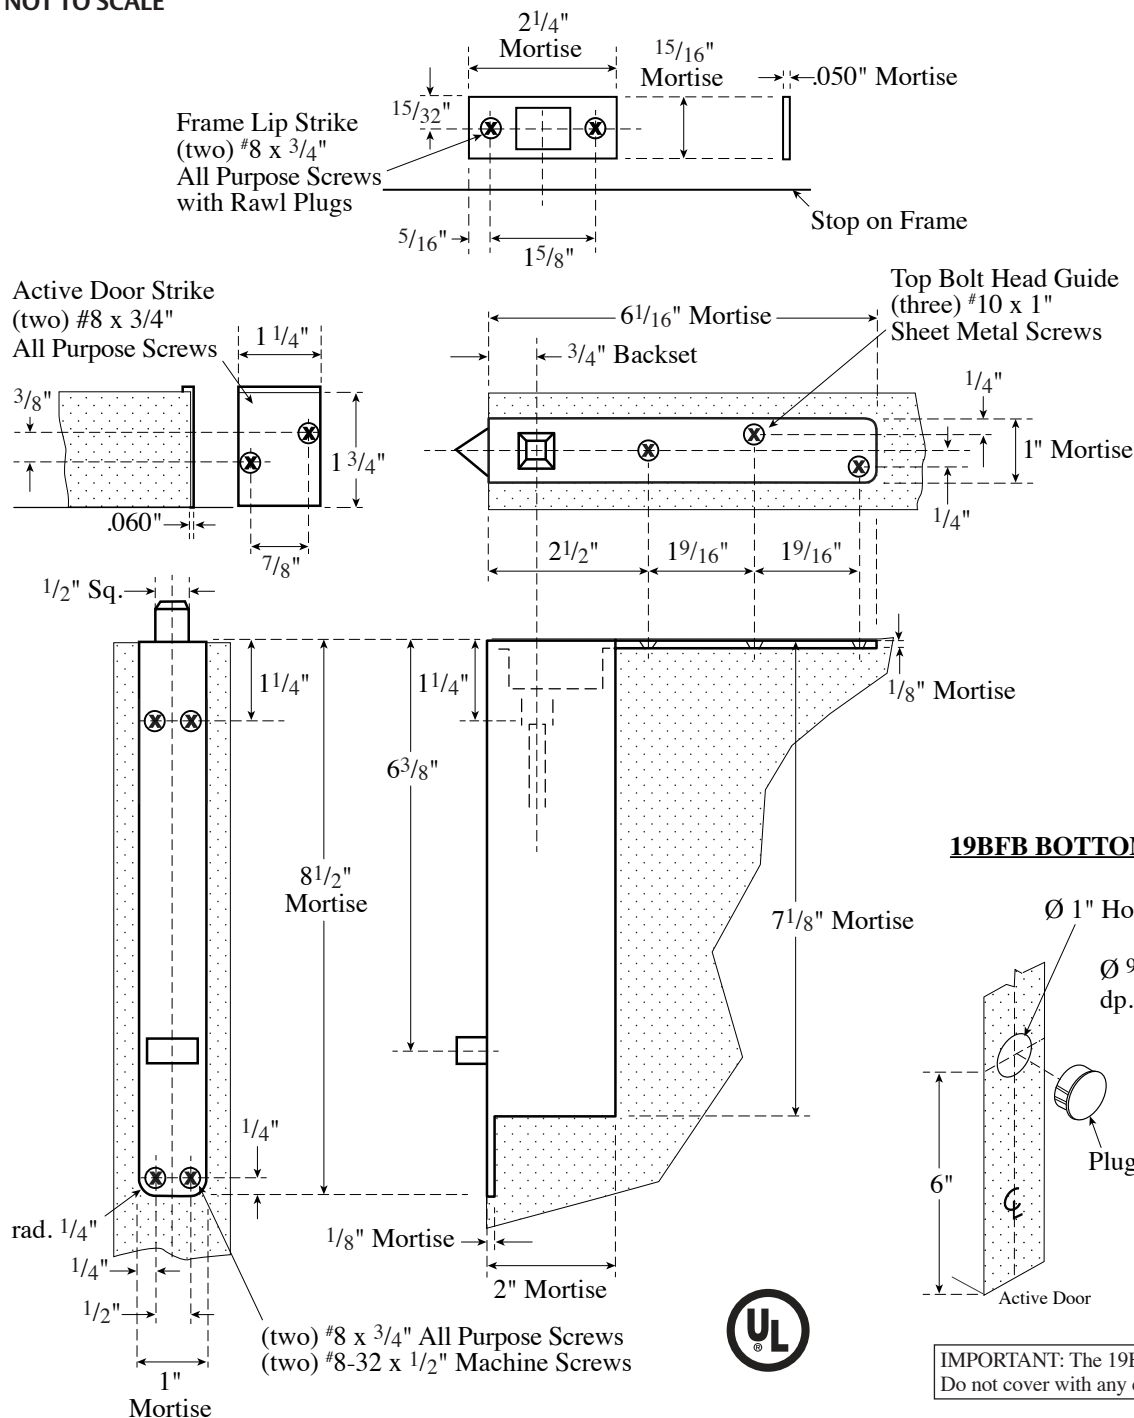

## Rockwood 2948 Automatic Flush Bolt

The global leader in door opening solutions

NOT TO SCALE