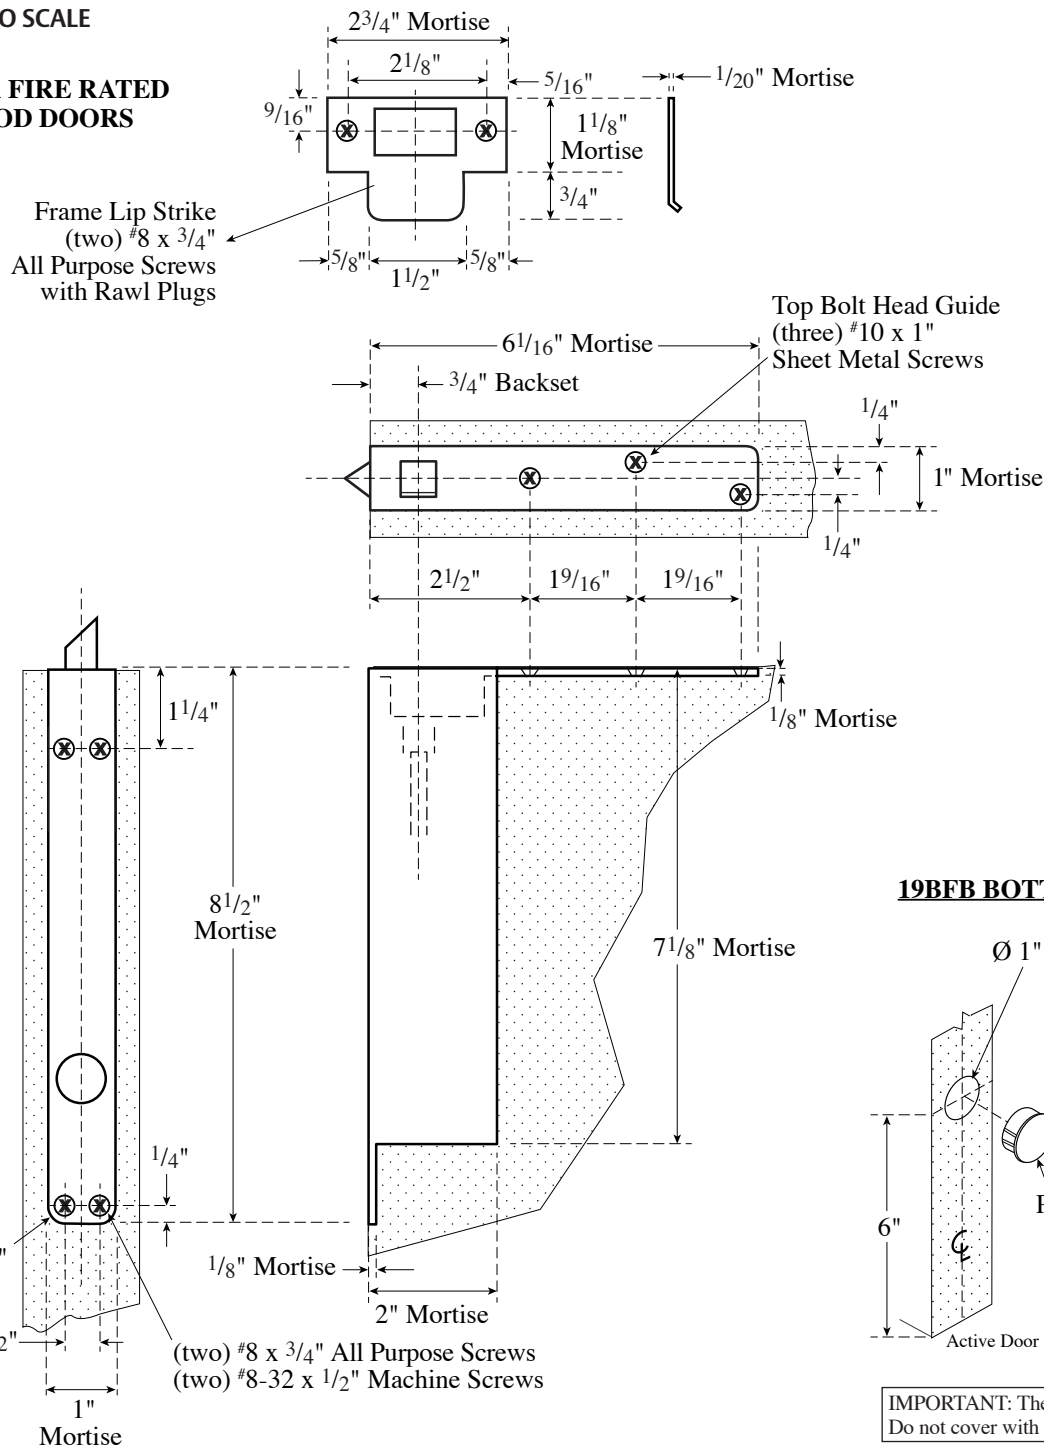

Architectural Door Accessories

ASSA ABLOY

Rockwood 2949 Self Latching Top Flush Bolt

The global leader in
door opening solutions

NOT TO SCALE

**FOR FIRE RATED
WOOD DOORS**

Template T-2949 SLTB

Effective date: January 1, 2017
Supersedes: All Previous

NOTE: ASSA ABLOY reserves the right to make product changes and is not responsible for obsolete template errors. To ensure your template is current, please visit our website at www.assaabloydooraccessories.us or call us at 800-458-2424.

19BFB BOTTOM BOLT