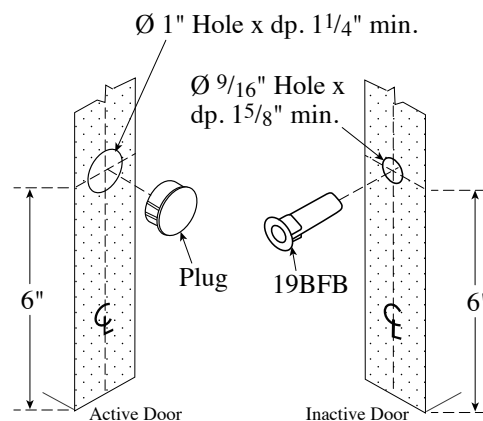

IMPORTANT: The 19BFB will project during a fire. Do not cover with any edge mounted door hardware.

300 Main Street
Rockwood, Pennsylvania 15557
P: 800.458.2424 | F: 800.922.9212
www.assaabloydooraccessories.us • orders.rockwood@assaabloy.com