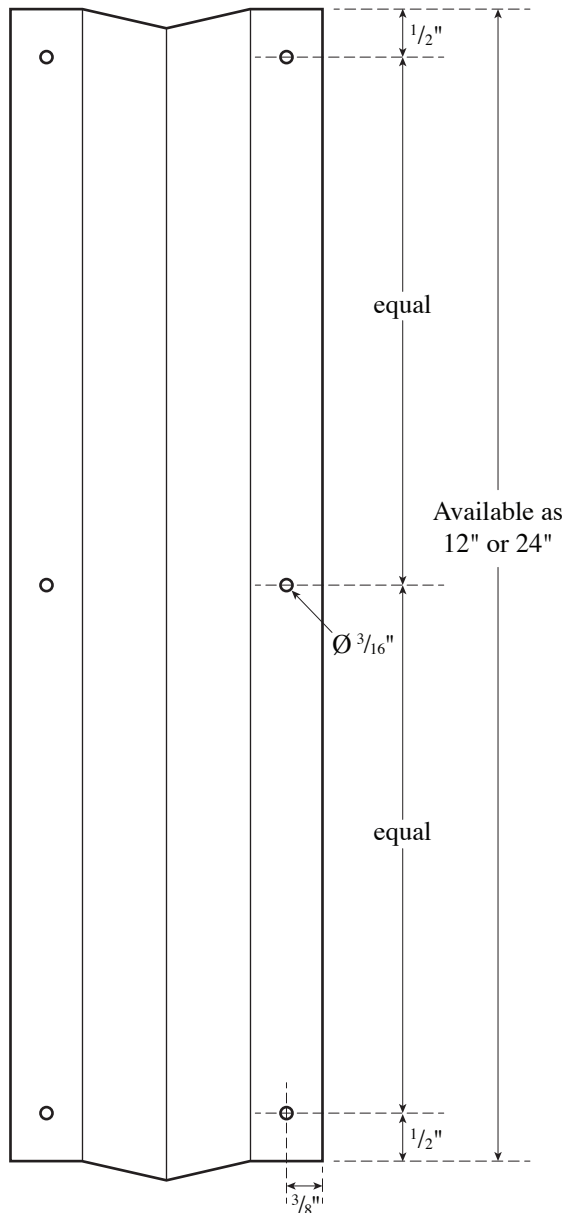

## Rockwood BFRC12 & 24 Vertical Rod Cover

The global leader in  
door opening solutions

NOT TO SCALE

## Template T-BFRC12 & 24

**Effective date:** January 1, 2017  
**Supersedes:** All Previous

NOTE: ASSA ABLOY reserves the right to make product changes and is not responsible for obsolete template errors. To ensure your template is current, please visit our website at [www.rockwoodmfg.com](http://www.rockwoodmfg.com) or call us at 800-458-2424

**MATERIAL:**

.050" Brass, Bronze, Stainless Steel

**FASTENERS NOTE:**

#6 x 5/8" Oval Head Sheet Metal Screws