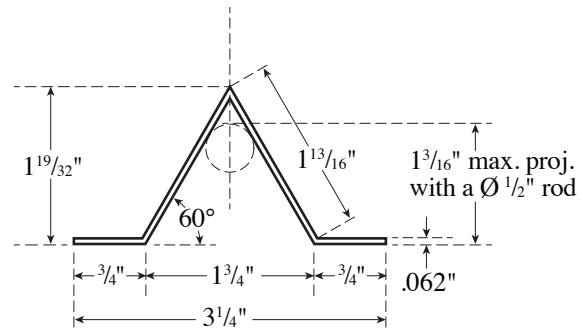

## Rockwood BFRC12 & 24 Vertical Rod Cover

The global leader in  
door opening solutions

NOT TO SCALE

**MATERIAL:**

.050" Brass, Bronze, Stainless Steel

**FASTENERS NOTE:**

#6 x 5/8" Oval Head Sheet Metal Screws