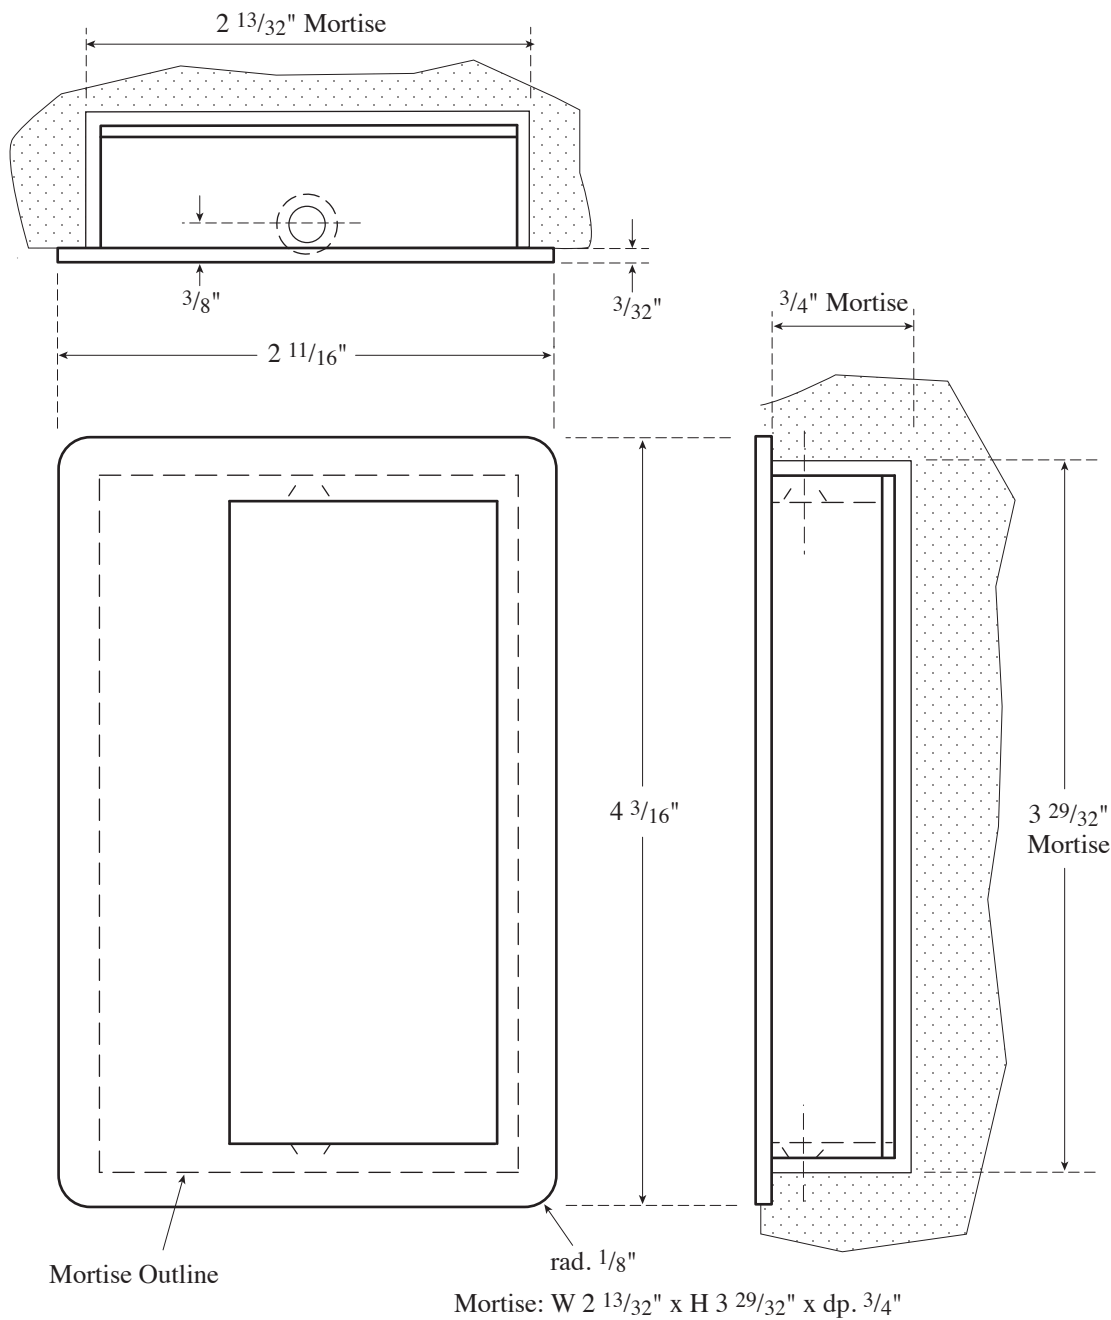

Architectural Door Accessories

ASSA ABLOY

Rockwood RM782 Cast Flush Pull

The global leader in
door opening solutions

NOT TO SCALE

Template T-RM782

Effective date: January 1, 2017
Supersedes: All Previous

NOTE: ASSA ABLOY reserves the right to make product changes and is not responsible for obsolete template errors. To ensure your template is current, please visit our website at www.rockwoodmfg.com or call us at 800-458-2424

T-RM782 - 1/17