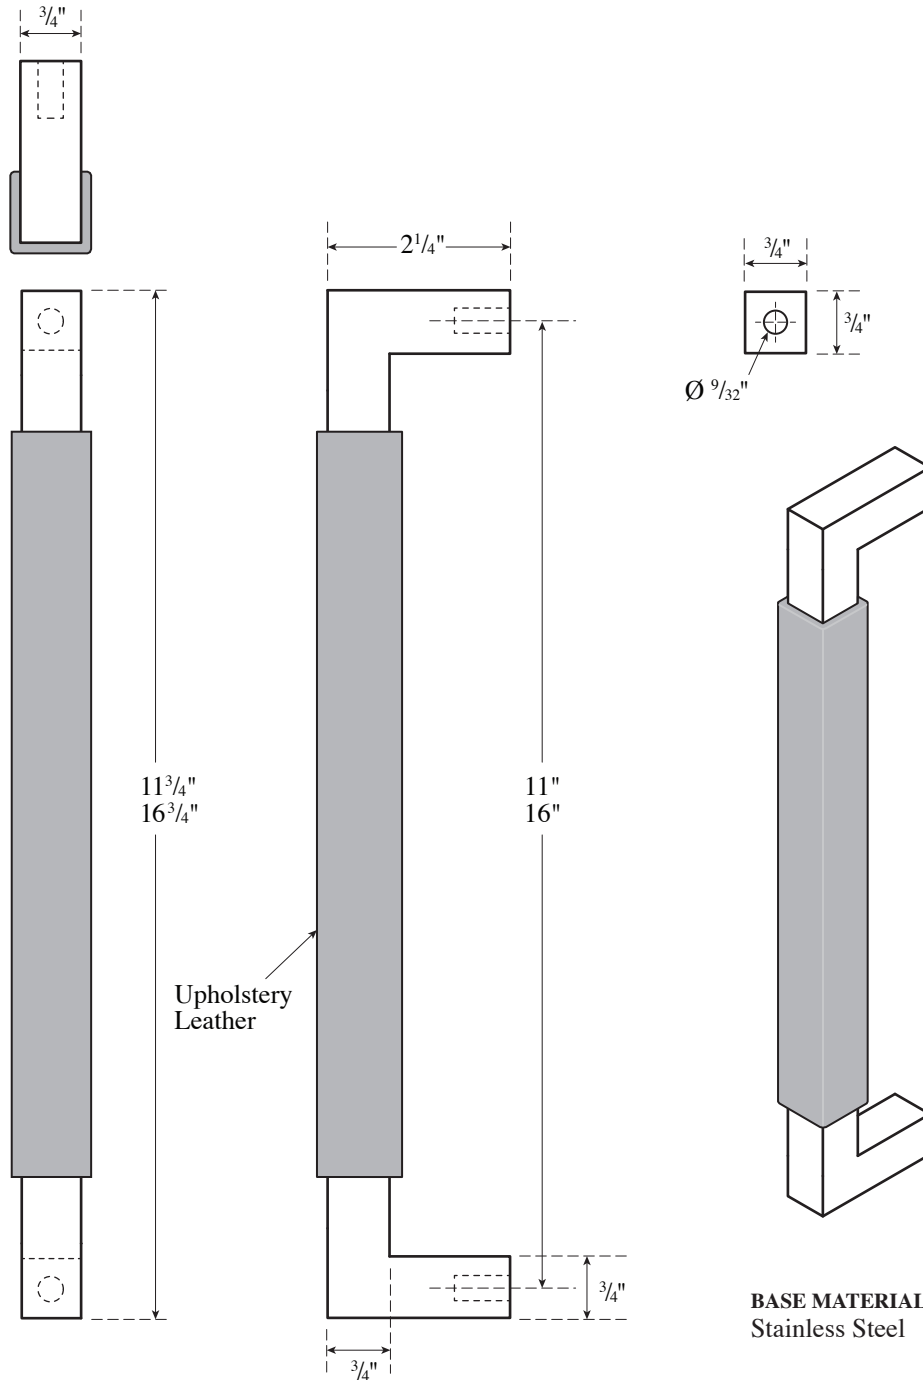

Architectural Door Accessories

ASSA ABLOY

Rockwood RM6400 GeoMetek Pull Upholstery Leather Straight - Square Grip

The global leader in
door opening solutions

NOT TO SCALE

Template RM6400

Effective date: January 1, 2017
Supersedes: All Previous

NOTE: ASSA ABLOY reserves the right to make product changes and is not responsible for obsolete template errors. To ensure your template is current, please visit our website at www.rockwoodmfg.com or call us at 800-458-2424