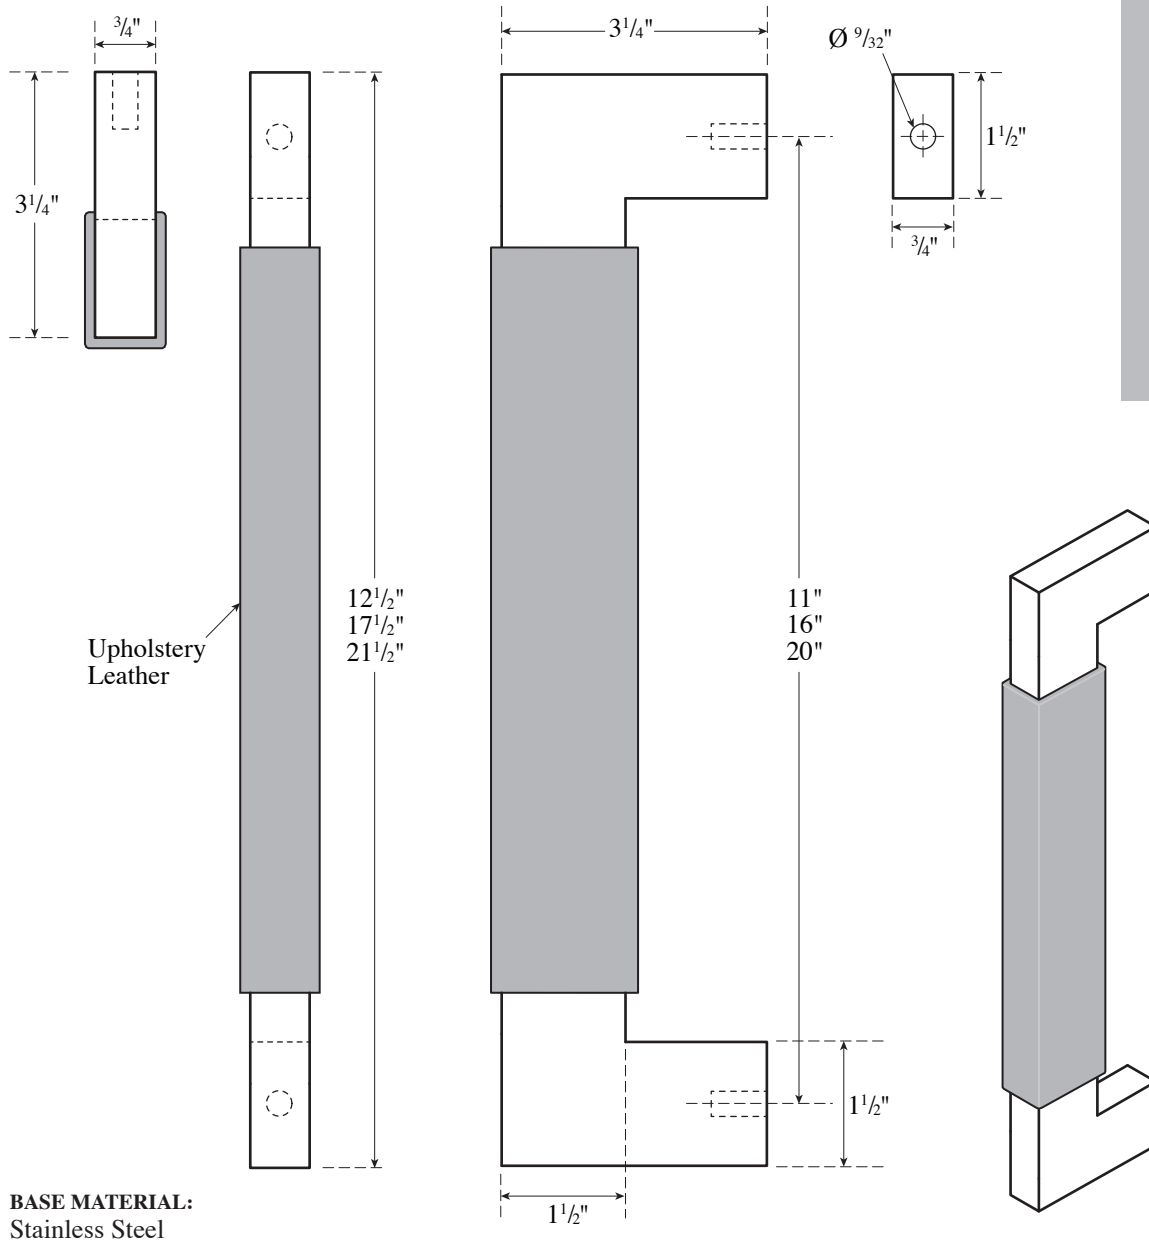

Architectural Door Accessories

ASSA ABLOY

Rockwood RM6410 GeoMetek Pull Upholstery Leather Straight - Rectangular Grip

The global leader in
door opening solutions

NOT TO SCALE

Template RM6410

Effective date: January 1, 2017
Supersedes: All Previous

NOTE: ASSA ABLOY reserves the right to make product changes and is not responsible for obsolete template errors. To ensure your template is current, please visit our website at www.rockwoodmfg.com or call us at 800-458-2424

300 Main Street
Rockwood, Pennsylvania 15557
P: 800.458.2424 | F: 800.922.9212
www.rockwoodmfg.com | orders.rockwood@assaabloy.com

Copyright © 2017, Rockwood Manufacturing Company, an ASSA ABLOY Group company. All rights reserved.
Reproduction in whole or in part without the express written permission of Rockwood Manufacturing Company is prohibited.

T-RM6410 - 1/17