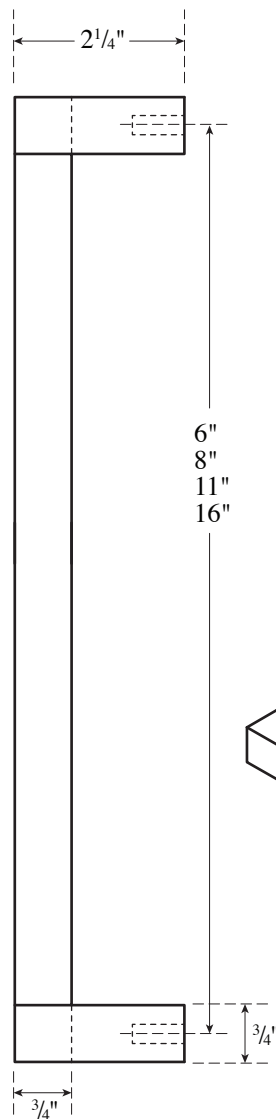

Architectural Door Accessories

ASSA ABLOY

Rockwood RM7920 GeoMetek Pull Offset - Square Grip

The global leader in
door opening solutions

NOT TO SCALE

BASE MATERIAL:
Stainless Steel

Template RM7920

Effective date: January 1, 2017
Supersedes: All Previous

NOTE: ASSA ABLOY reserves the right to make product changes and is not responsible for obsolete template errors. To ensure your template is current, please visit our website at www.rockwoodmfg.com or call us at 800-458-2424

T-RM7920 - 1/17