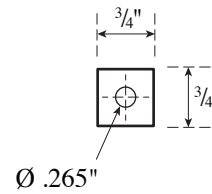

Architectural Door Accessories

ASSA ABLOY

Rockwood RM7920 GeoMetek Pull Offset - Square Grip

The global leader in
door opening solutions

NOT TO SCALE

BASE MATERIAL:
Stainless Steel

Template RM7920

Effective date: January 1, 2017
Supersedes: All Previous