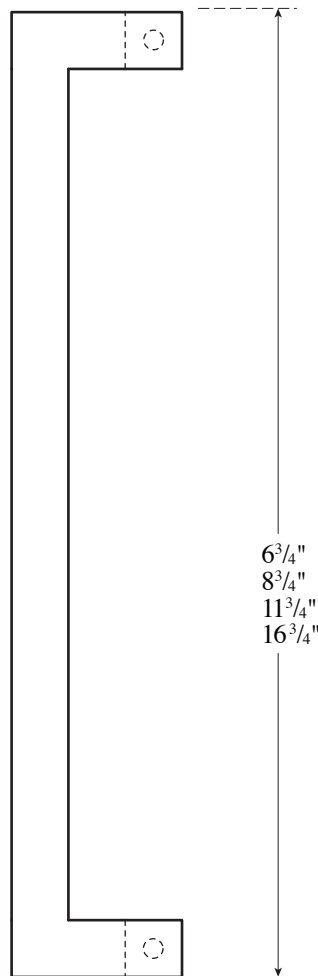

Architectural Door Accessories

ASSA ABLOY

Rockwood RM7920 GeoMetek Pull Offset - Square Grip

The global leader in
door opening solutions

NOT TO SCALE

BASE MATERIAL:
Stainless Steel

Template RM7920

Effective date: January 1, 2017
Supersedes: All Previous

NOTE: ASSA ABLOY reserves the right to make product changes and is not responsible for obsolete template errors. To ensure your template is current, please visit our website at www.rockwoodmfg.com or call us at 800-458-2424

T-RM7920 - 1/17