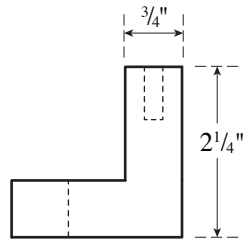

Architectural Door Accessories

ASSA ABLOY

Rockwood RM7920 GeoMetek Pull Offset - Square Grip

The global leader in
door opening solutions

NOT TO SCALE

BASE MATERIAL:
Stainless Steel

Template RM7920

Effective date: January 1, 2017
Supersedes: All Previous