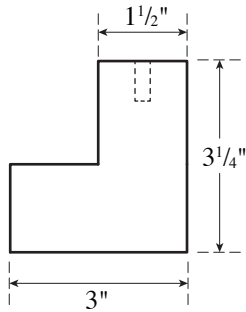

Architectural Door Accessories

ASSA ABLOY

Rockwood RM7930 GeoMetek Pull Offset - Rectangular Grip

The global leader in
door opening solutions

NOT TO SCALE

BASE MATERIAL:
Stainless Steel

Template RM7930

Effective date: January 1, 2017
Supersedes: All Previous