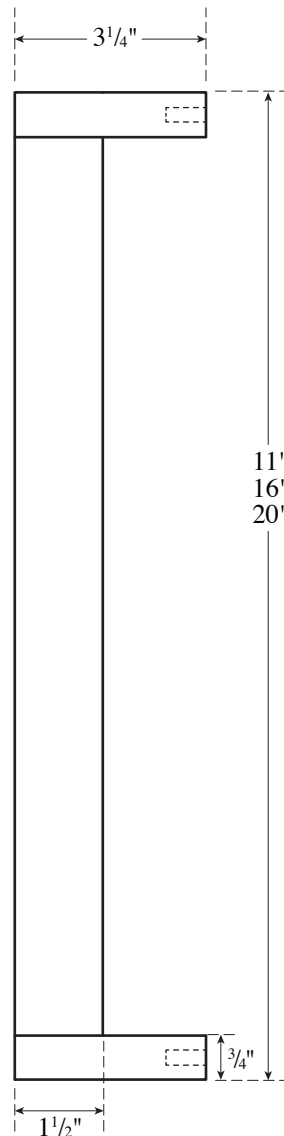

Architectural Door Accessories

ASSA ABLOY

Rockwood RM7930 GeoMetek Pull Offset - Rectangular Grip

The global leader in
door opening solutions

NOT TO SCALE

BASE MATERIAL:
Stainless Steel

Template RM7930

Effective date: January 1, 2017
Supersedes: All Previous

NOTE: ASSA ABLOY reserves the right to make product changes and is not responsible for obsolete template errors. To ensure your template is current, please visit our website at www.rockwoodmfg.com or call us at 800-458-2424

T-RM7930 - 1/17