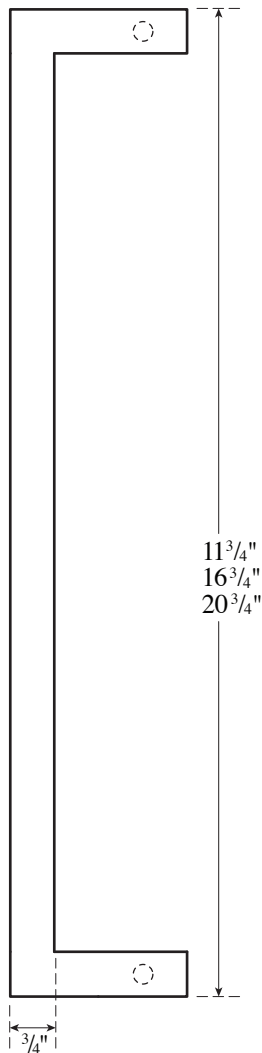

Architectural Door Accessories

ASSA ABLOY

Rockwood RM7930 GeoMetek Pull Offset - Rectangular Grip

The global leader in
door opening solutions

NOT TO SCALE

BASE MATERIAL:
Stainless Steel

Template RM7930

Effective date: January 1, 2017
Supersedes: All Previous

NOTE: ASSA ABLOY reserves the right to make product changes and is not responsible for obsolete template errors. To ensure your template is current, please visit our website at www.rockwoodmfg.com or call us at 800-458-2424

T-RM7930 - 1/17