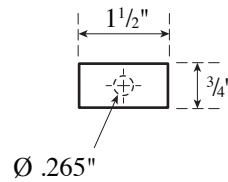

Architectural Door Accessories

ASSA ABLOY

Rockwood RM7930 GeoMetek Pull Offset - Rectangular Grip

The global leader in
door opening solutions

NOT TO SCALE

BASE MATERIAL:
Stainless Steel

Template RM7930

Effective date: January 1, 2017
Supersedes: All Previous