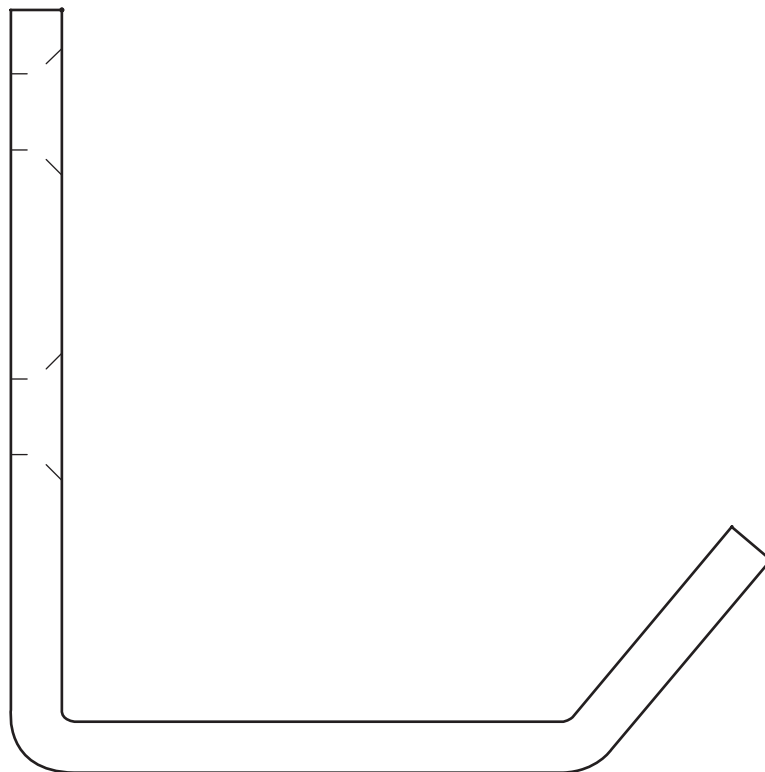

## Rockwood RM829 - Coat Hook

### SIZE:

3/4"W x 1 7/8"