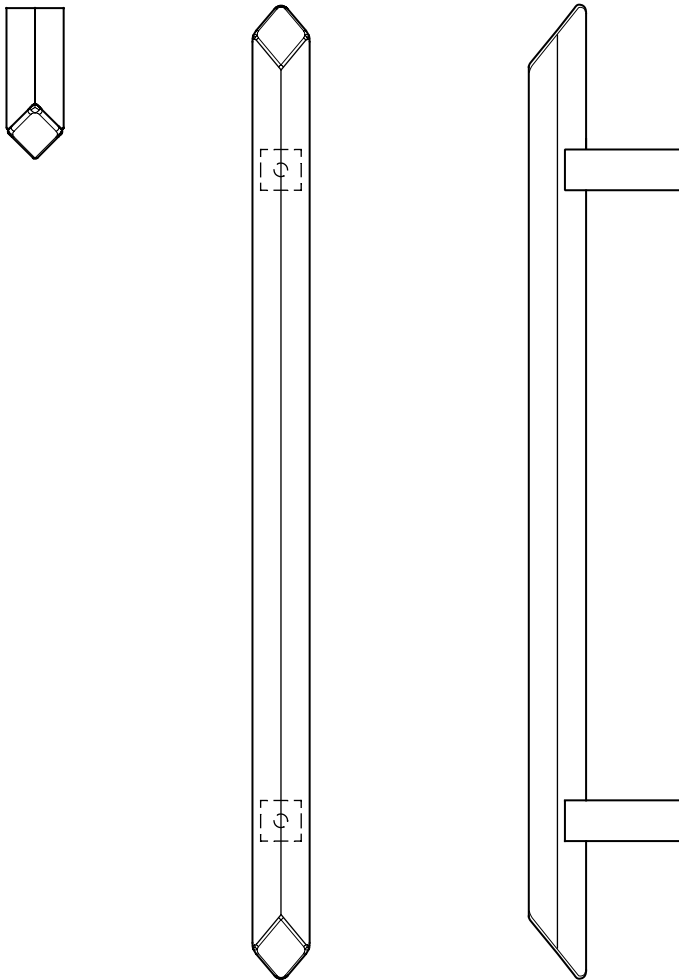

Architectural Door Accessories

ASSA ABLOY

The global leader in
door opening solutions

Rockwood RM7810 - Diamond End, Square Post Pull

Available Finishes:

- US32D/630
- US32/629
- US10BE/613E
- STOCK PCs

SIZE:

Material: $\frac{3}{4}$ " x $\frac{3}{4}$ "

Projection: $2 \frac{3}{4}$ "

CTC: Specify

Specifications:

MATERIAL:

Stainless Steel

OPTIONS:

For optional mid-post, suffix the product number with "MP" (example: RM7810MP)

300 Main Street
Rockwood, Pennsylvania 15557
P: 800.458.2424 • F: 800.922.9212
www.rockwoodmfg.com • orders.rockwood@assaabloy.com