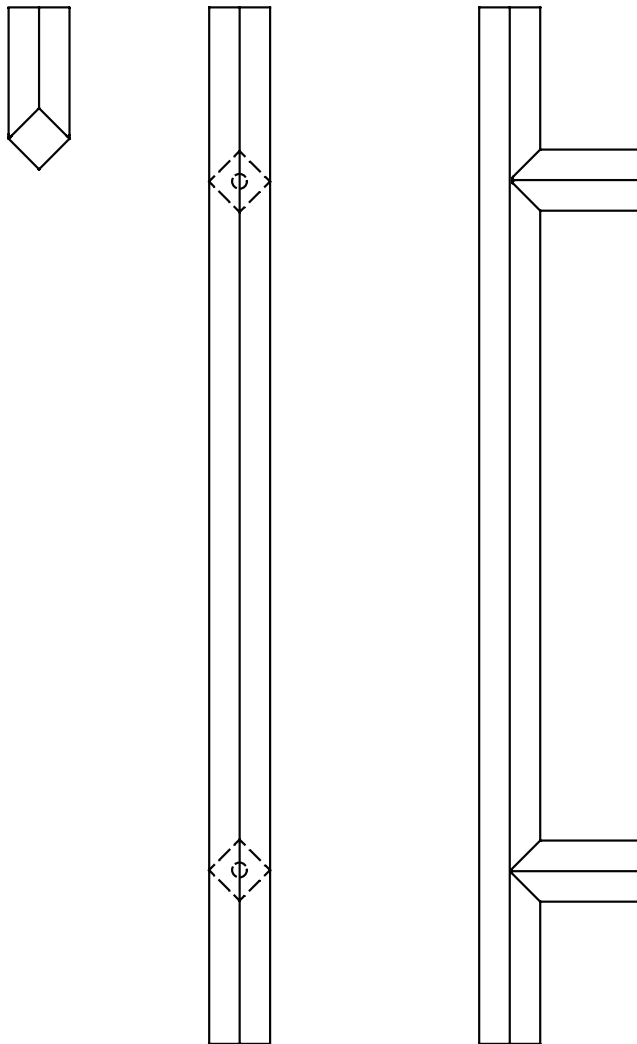

The global leader in
door opening solutions

Rockwood RM7805 - Diamond Flat End, Diamond Post Pull

Available Finishes:

- US32D/630
- US32/629
- US10BE/613E
- STOCK PCs

SIZE:

Material: $\frac{3}{4}$ " x $\frac{3}{4}$ "

Projection: $2 \frac{3}{4}$ "

CTC: Specify

Specifications:

MATERIAL:

Stainless Steel

OPTIONS:

For optional mid-post, suffix the product number with "MP" (example: RM7805MP)

300 Main Street
Rockwood, Pennsylvania 15557
P: 800.458.2424 • F: 800.922.9212
www.rockwoodmfg.com • orders.rockwood@assaabloy.com