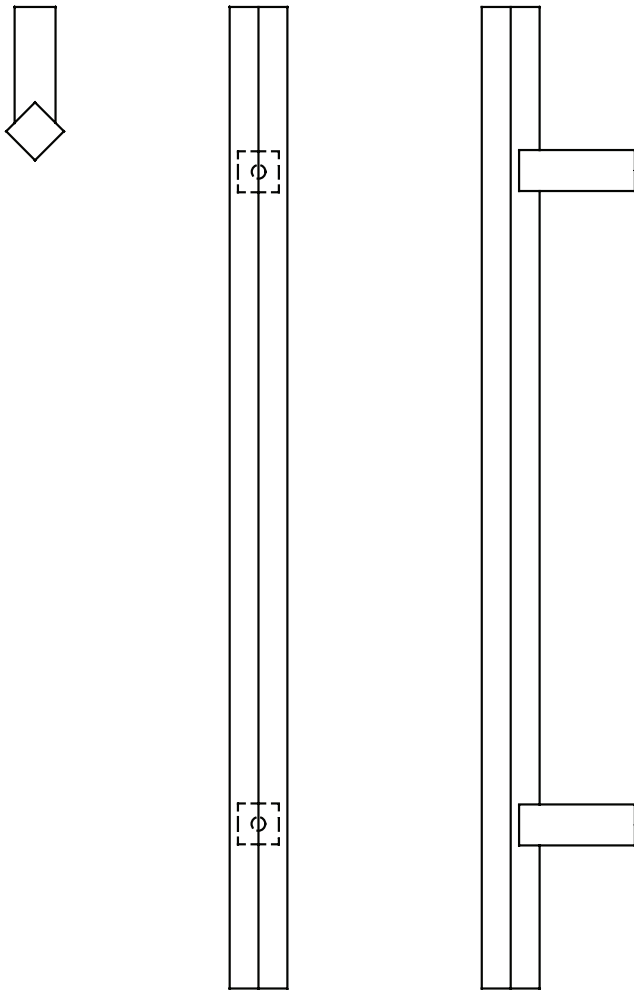

Architectural Door Accessories

ASSA ABLOY

The global leader in
door opening solutions

Rockwood RM7800 - Diamond Flat End, Square Post Pull

Available Finishes:

- US32D/630
- US32/629
- US10BE/613E
- STOCK PCs

SIZE:

Material: $\frac{3}{4}$ " x $\frac{3}{4}$ "
Projection: $2 \frac{3}{4}$ "
CTC: Specify

Specifications:

MATERIAL:

Stainless Steel

OPTIONS:

For optional mid-post, suffix the product number with "MP" (example: RM7800MP)

300 Main Street
Rockwood, Pennsylvania 15557
P: 800.458.2424 • F: 800.922.9212
www.rockwoodmfg.com • orders.rockwood@assaabloy.com