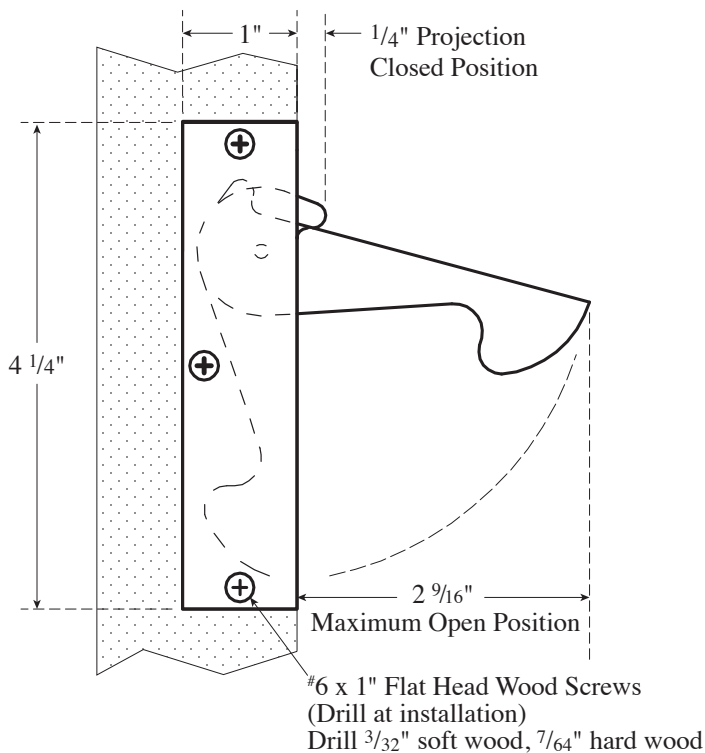

## Rockwood RM760 Concealed Edge Pull (Swing Door)

The global leader in  
door opening solutions

NOT TO SCALE

Mortise: Edge of door  
1" x 4 1/4" x dp. 3/8"

**MATERIAL:** Cast Brass