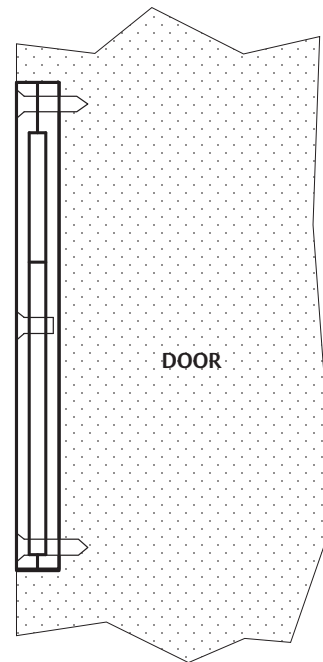

# Architectural Door Accessories

**ASSA ABLOY**

## Rockwood RM760 Concealed Edge Pull (Swing Door)

The global leader in  
door opening solutions

NOT TO SCALE

Mortise: Edge of door  
1" x 4 1/4" x dp. 3/8"

**MATERIAL:** Cast Brass