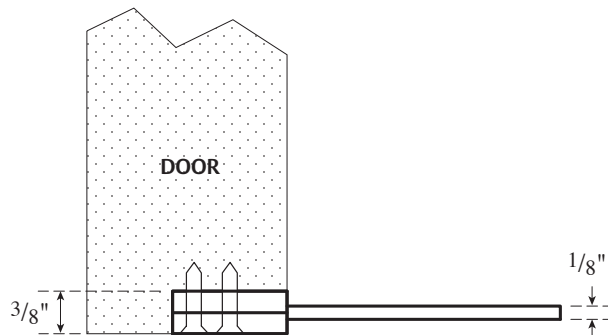

## Rockwood RM760 Concealed Edge Pull (Swing Door)

The global leader in  
door opening solutions

NOT TO SCALE

Mortise: Edge of door  
1" x 4 1/4" x dp. 3/8"

**MATERIAL:** Cast Brass